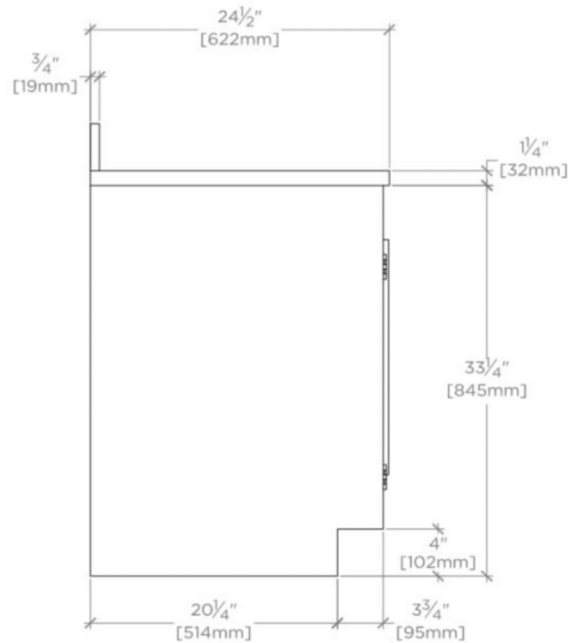

BELDEN

BEVN03

Belden Single Vanity with Mesh 37" x 24 1/2" x 34 1/2" with Slab, 4" x 3/4" Backsplash, and Saxby Sink

FILEDESCRIPTION

TECHNICAL DETAILS

ADA Compliance: No
Adjustable Levelers / Feet: N
Bowl Shape: Oval
Depth to Overflow: 4 1/2"
Drain Hole Depth: 1 3/4"
Drain Hole Diameter: 1 3/4"
Fittings Hole Depth: 1 1/4"
Fittings Hole Diameter: 1 3/8"
Overflow Opening: Yes
Primary Material: Wood
Rough-in Supply Height Recommended: 21"
Rough-in Waste Height Recommended: 19"
Sink Visibility: N

Install with or without backsplash (included)

WATERWORKS

BELDEN

BEVN03

Belden Single Vanity with Mesh 37" x 24 1/2" x 34 1/2" with Slab, 4" x 3/4" Backsplash, and Saxby Sink

TOP VIEW

SCALE: 3/4"=1'-0"

FRONT VIEW

SCALE: 3/4"=1'-0"

SIDE VIEW

SCALE: 3/4"=1'-0"