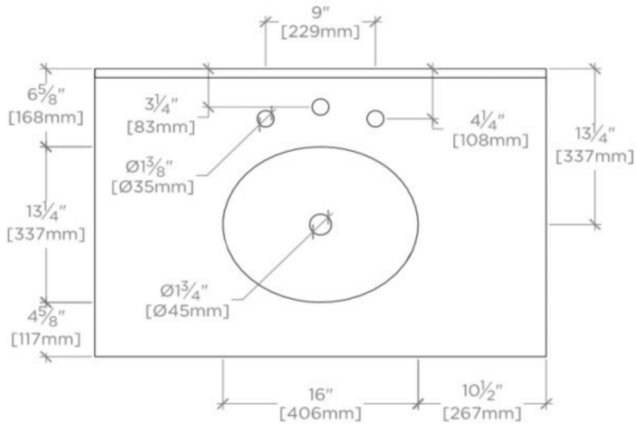

BELDEN

BEVN03

Belden Single Vanity with Mesh 37" x 24 1/2" x 34 1/2" with Slab, 4" x 3/4" Backsplash, and Saxby Sink

FILEDESCRIPTION

TECHNICAL DETAILS

ADA Compliance: No
Adjustable Levelers / Feet: N
Bowl Shape: Oval
Depth to Overflow: 4 1/2"
Drain Hole Depth: 1 3/4"
Drain Hole Diameter: 1 3/4"
Fittings Hole Depth: 1 1/4"
Fittings Hole Diameter: 1 3/8"
Overflow Opening: Yes
Primary Material: Wood
Rough-in Supply Height Recommended: 21"
Rough-in Waste Height Recommended: 19"
Sink Visibility: N

Install with or without backsplash (included)

WATERWORKS

BELDEN

BEVN03

Belden Single Vanity with Mesh 37" x 24 1/2" x 34 1/2" with Slab, 4" x 3/4" Backsplash, and Saxby Sink

TOP VIEW

SCALE: 3/4"=1'-0"

FRONT VIEW

SCALE: 3/4"=1'-0"

SIDE VIEW

SCALE: 3/4"=1'-0"