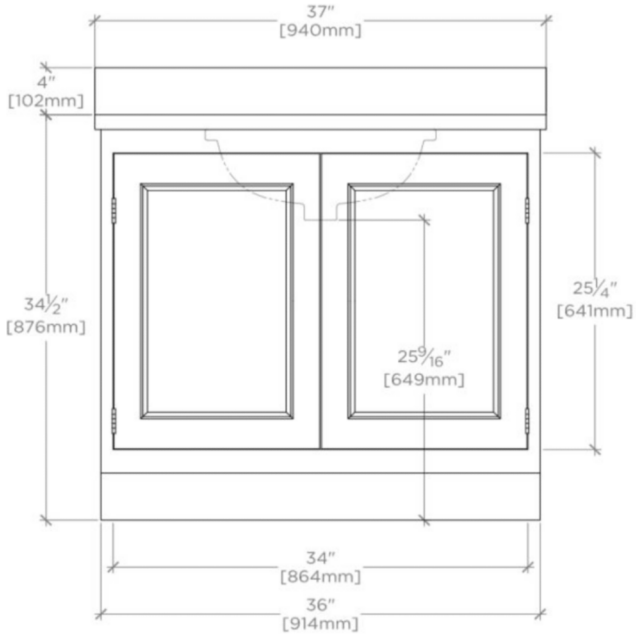

BELDEN

BEVN03

Belden Single Vanity with Mesh 37" x 24 1/2" x 34 1/2" with Slab, 4" x 3/4" Backsplash, and Saxby Sink

FILEDESCRIPTION

TECHNICAL DETAILS

ADA Compliance: No
Adjustable Levelers / Feet: N
Bowl Shape: Oval
Depth to Overflow: 4 1/2"
Drain Hole Depth: 1 3/4"
Drain Hole Diameter: 1 3/4"
Fittings Hole Depth: 1 1/4"
Fittings Hole Diameter: 1 3/8"
Overflow Opening: Yes
Primary Material: Wood
Rough-in Supply Height Recommended: 21"
Rough-in Waste Height Recommended: 19"
Sink Visibility: N

Install with or without backsplash (included)

WATERWORKS

BELDEN

BEVN03

Belden Single Vanity with Mesh 37" x 24 1/2" x 34 1/2" with Slab, 4" x 3/4" Backsplash, and Saxby Sink

TOP VIEW

SCALE: 3/4"=1'-0"

FRONT VIEW

SCALE: 3/4"=1'-0"

SIDE VIEW

SCALE: 3/4"=1'-0"