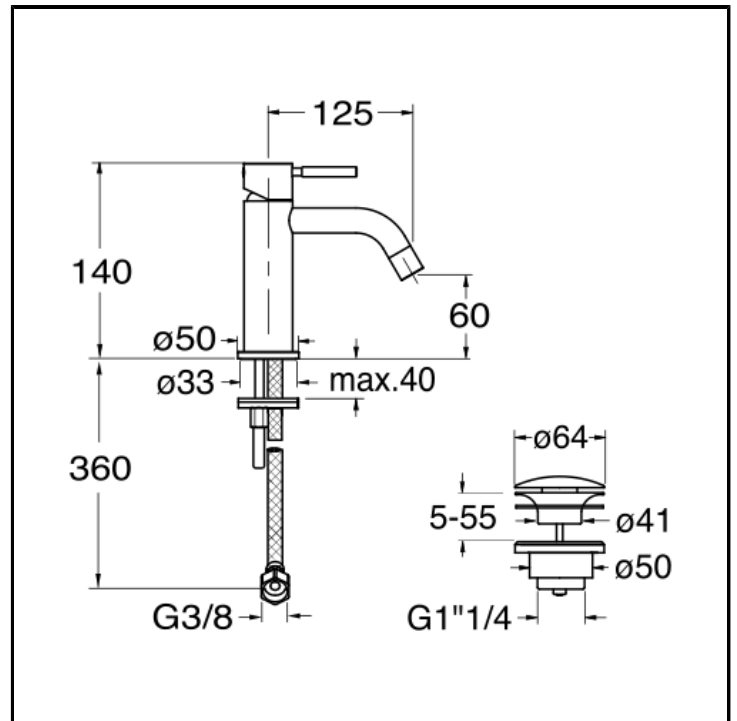

CRIPM220

Basin mixer REGULAR with 1"1/4 Up&Down waste

FINITURE

- White matt
- Chrome
- Black matt

FEATURES (MODEL NAME SIDE)

- Regular

FEATURES FROM TECHNOLOGIES

-