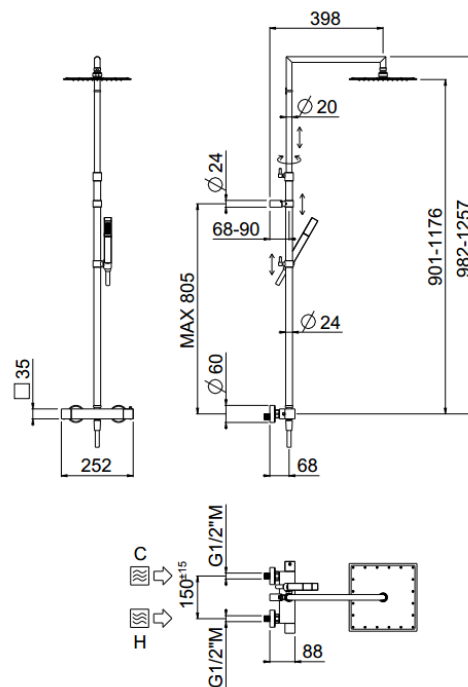

## TECHNICAL INFORMATION

Telescopic shower column including exposed mixer with diverter, turning bar with adjustable mounting. Non-liming inspectable square ultra-thin shower head 300x300 in chromed stainless steel. Brass non-liming inspectable one jet square shower. Smooth double anti-torsion PVC flexible hose, cm 150. CHROME

## FEATURES

Rain jet

Non-liming

adjustable  
telescopic shower  
column

double anti-  
torsion

inspectable  
square

## TECHNICAL DRAWING