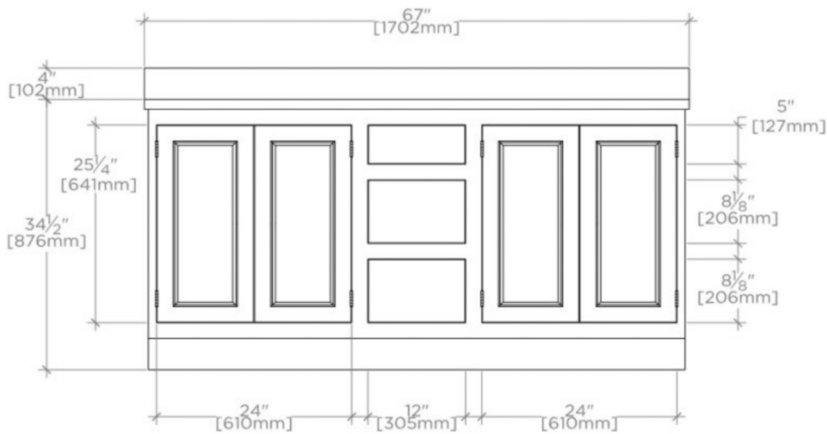

BELDEN

BEVN04

Belden Double Vanity with Mesh 67" x 24 1/2" x 34 1/2" with Slab,
4" x 3/4" Backsplash, and Saxby Sinks

FILEDESCRIPTION

TECHNICAL DETAILS

ADA Compliance: No
Adjustable Levelers / Feet: N
Bowl Shape: Oval
Depth to Overflow: 4 1/2"
Drain Hole Depth: 1 3/4"
Drain Hole Diameter: 1 3/4"
Fittings Hole Depth: 1 1/4"
Fittings Hole Diameter: 1 3/8"
Overflow Opening: Yes
Primary Material: Wood
Rough-in Supply Height Recommended: 21"
Rough-in Waste Height Recommended: 19"
Sink Visibility: N

Install with or without backsplash (included)

WATERWORKS

BELDEN

BEVN04

Belden Double Vanity with Mesh 67" x 24 1/2" x 34 1/2" with Slab,
4" x 3/4" Backsplash, and Saxby Sinks

TOP VIEW

SCALE: 1/2"=1'-0"

DETAIL A

NOT TO SCALE

FRONT VIEW

SCALE: 1/2"=1'-0"

SIDE VIEW

SCALE: 1/2"=1'-0"