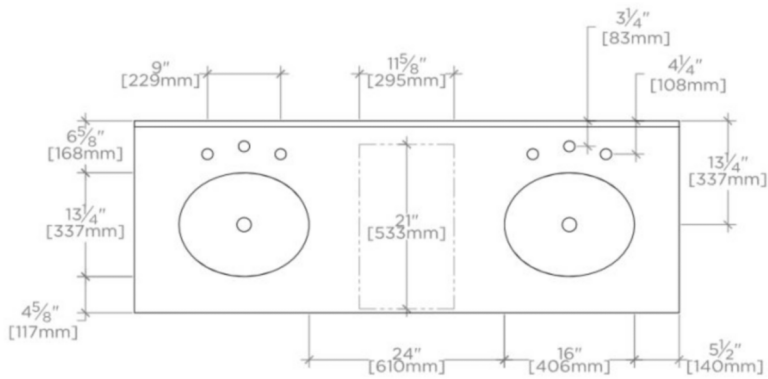

BELDEN

BEVN04

Belden Double Vanity with Mesh 67" x 24 1/2" x 34 1/2" with Slab,
4" x 3/4" Backsplash, and Saxby Sinks

FILEDESCRIPTION

TECHNICAL DETAILS

ADA Compliance: No
Adjustable Levelers / Feet: N
Bowl Shape: Oval
Depth to Overflow: 4 1/2"
Drain Hole Depth: 1 3/4"
Drain Hole Diameter: 1 3/4"
Fittings Hole Depth: 1 1/4"
Fittings Hole Diameter: 1 3/8"
Overflow Opening: Yes
Primary Material: Wood
Rough-in Supply Height Recommended: 21"
Rough-in Waste Height Recommended: 19"
Sink Visibility: N

Install with or without backsplash (included)

WATERWORKS

BELDEN

BEVN04

Belden Double Vanity with Mesh 67" x 24 1/2" x 34 1/2" with Slab,
4" x 3/4" Backsplash, and Saxby Sinks

TOP VIEW

SCALE: 1/2"=1'-0"

DETAIL A

NOT TO SCALE

FRONT VIEW

SCALE: 1/2"=1'-0"

SIDE VIEW

SCALE: 1/2"=1'-0"