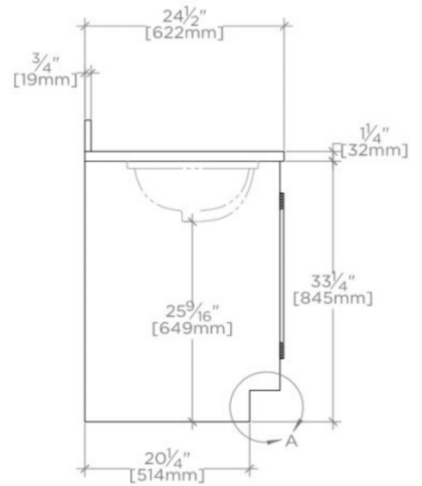

BELDEN

BEVN04

Belden Double Vanity with Mesh 67" x 24 1/2" x 34 1/2" with Slab,
4" x 3/4" Backsplash, and Saxby Sinks

FILEDESCRIPTION

TECHNICAL DETAILS

ADA Compliance: No
Adjustable Levelers / Feet: N
Bowl Shape: Oval
Depth to Overflow: 4 1/2"
Drain Hole Depth: 1 3/4"
Drain Hole Diameter: 1 3/4"
Fittings Hole Depth: 1 1/4"
Fittings Hole Diameter: 1 3/8"
Overflow Opening: Yes
Primary Material: Wood
Rough-in Supply Height Recommended: 21"
Rough-in Waste Height Recommended: 19"
Sink Visibility: N

Install with or without backsplash (included)

WATERWORKS

BELDEN

BEVN04

Belden Double Vanity with Mesh 67" x 24 1/2" x 34 1/2" with Slab,
4" x 3/4" Backsplash, and Saxby Sinks

TOP VIEW

SCALE: 1/2"=1'-0"

DETAIL A

NOT TO SCALE

FRONT VIEW

SCALE: 1/2"=1'-0"

SIDE VIEW

SCALE: 1/2"=1'-0"