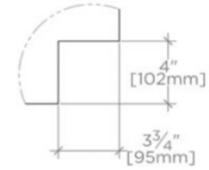

BELDEN

BEVN04

Belden Double Vanity with Mesh 67" x 24 1/2" x 34 1/2" with Slab,
4" x 3/4" Backsplash, and Saxby Sinks

FILEDESCRIPTION

TECHNICAL DETAILS

ADA Compliance: No
Adjustable Levelers / Feet: N
Bowl Shape: Oval
Depth to Overflow: 4 1/2"
Drain Hole Depth: 1 3/4"
Drain Hole Diameter: 1 3/4"
Fittings Hole Depth: 1 1/4"
Fittings Hole Diameter: 1 3/8"
Overflow Opening: Yes
Primary Material: Wood
Rough-in Supply Height Recommended: 21"
Rough-in Waste Height Recommended: 19"
Sink Visibility: N

Install with or without backsplash (included)

WATERWORKS

BELDEN

BEVN04

Belden Double Vanity with Mesh 67" x 24 1/2" x 34 1/2" with Slab,
4" x 3/4" Backsplash, and Saxby Sinks

TOP VIEW

SCALE: 1/2"=1'-0"

DETAIL A

NOT TO SCALE

FRONT VIEW

SCALE: 1/2"=1'-0"

SIDE VIEW

SCALE: 1/2"=1'-0"