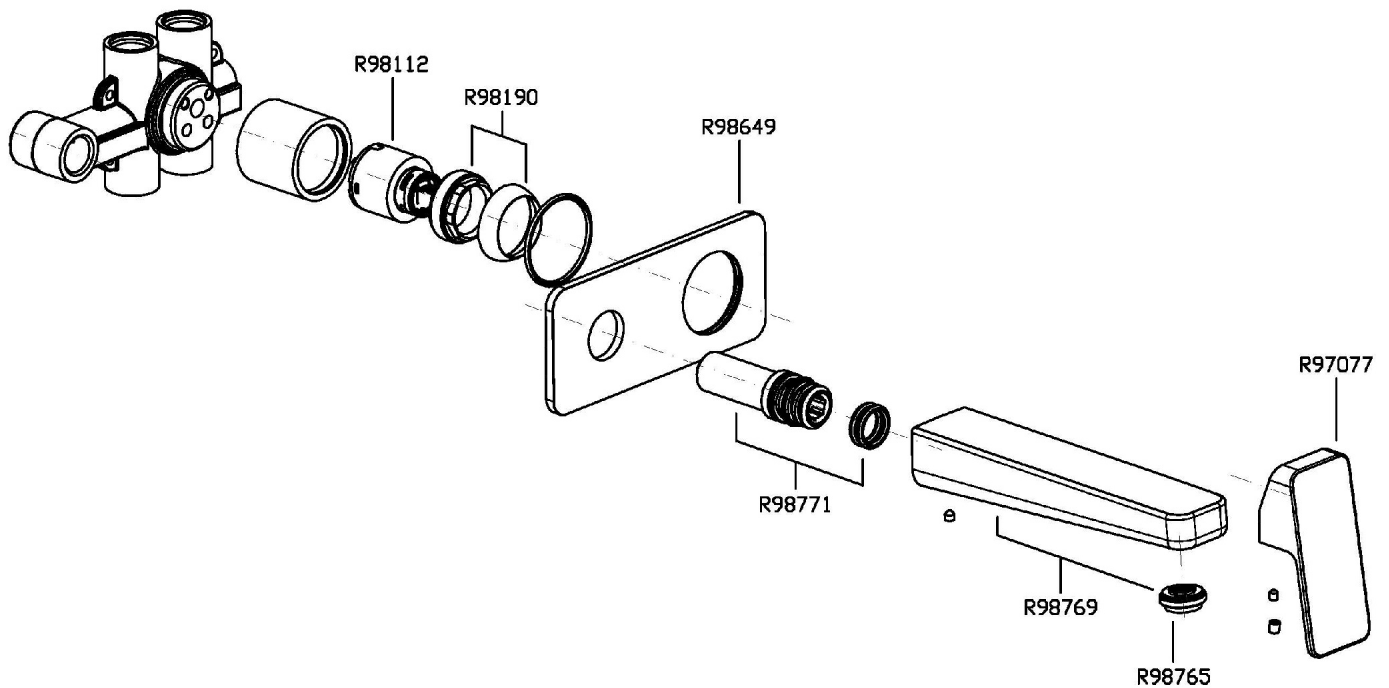

JINGLE

ZIN634

Esplosi / Exploded