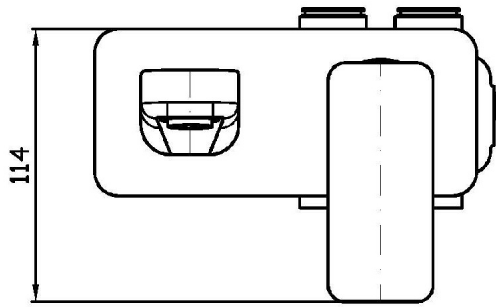

JINGLE

ZIN634

Disegno Complessivo / Overall Drawing