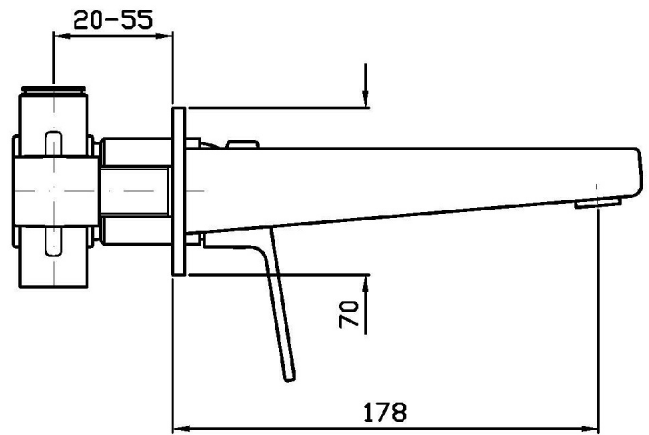

JINGLE

ZIN634

Disegno Complessivo / Overall Drawing