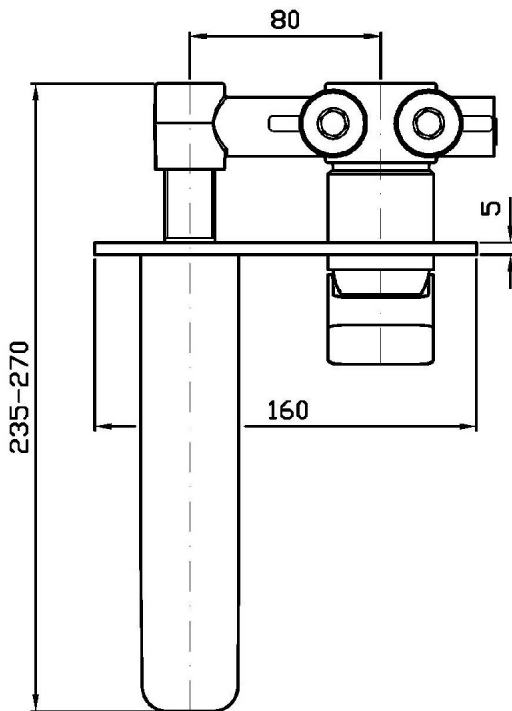

JINGLE

ZIN634

Disegno Complessivo / Overall Drawing