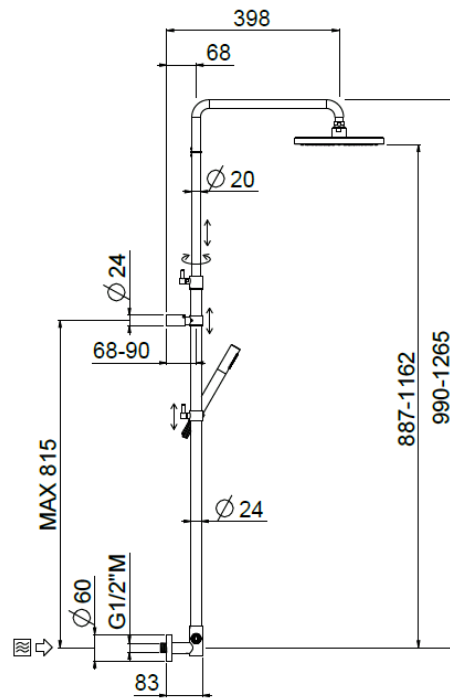

TECHNICAL DRAWING