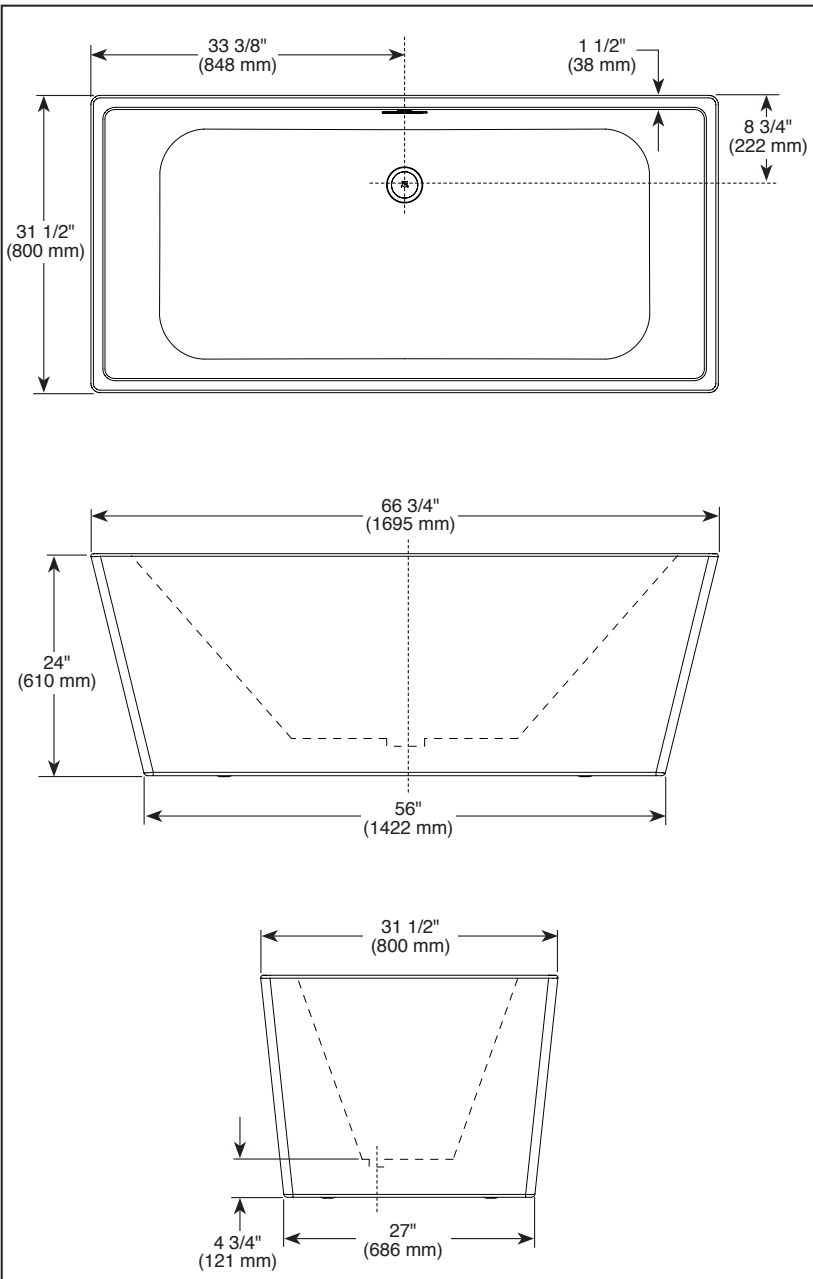

▲ Designate proper finish suffix (-WH for white)

Delta Faucet Company

55 E 111th Street, Indianapolis, Indiana 46280
350 South Edgeware Road, St. Thomas, ON N5P 4L1
© 2020 Delta Faucet Company