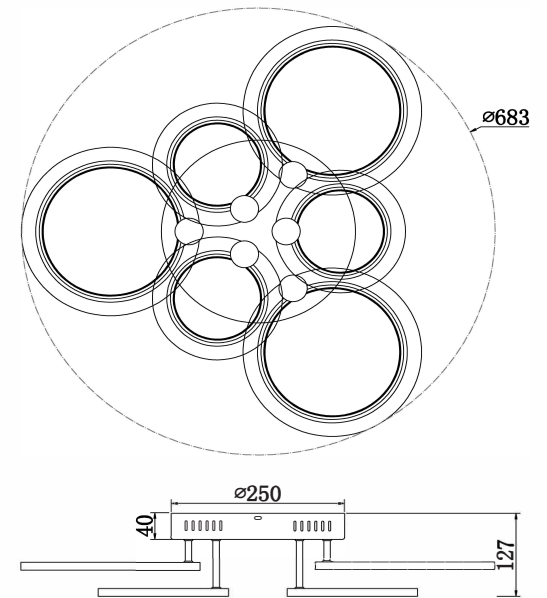

# Instruction

FR10016CL-L73W

MAX 73W  
9300 Lumen

Model: FR10016CL-L73W  
Collection: LED Market

Ceiling Lamps