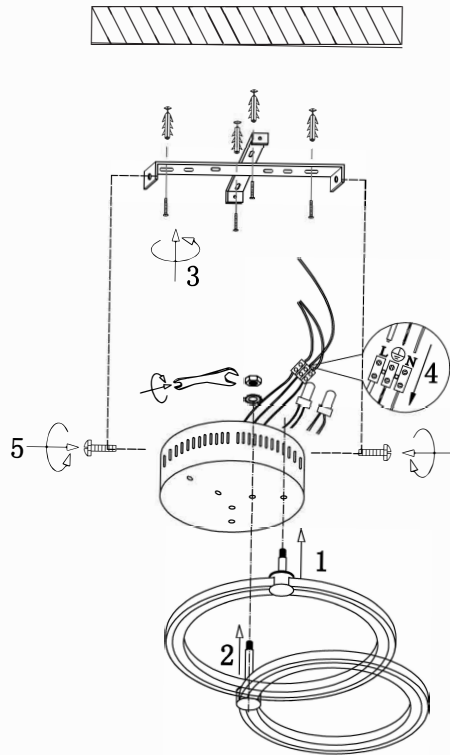

# Instruction

FR10016CL-L73W

MAX 73W  
9300 Lumen

Model: FR10016CL-L73W  
Collection: LED Market

Ceiling Lamps