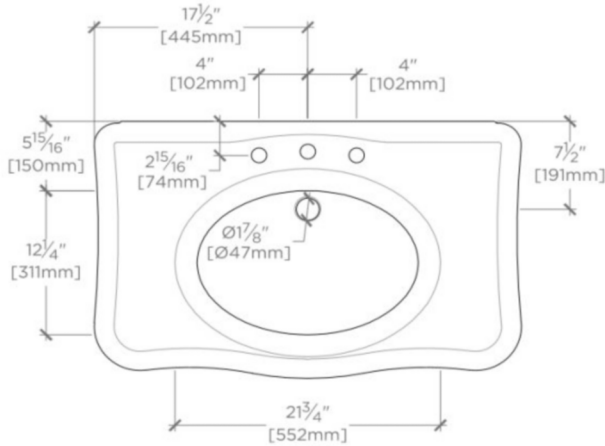

### PRODUCT (NOTES)

Slab and sink top are included

## BELLE EPOQUE

BECL36

Belle Epoque Two Leg Single Console 35" x 21 7/8" x 31 3/4"

TOP VIEW

SCALE: 3/4"=1'-0"

FRONT VIEW

SCALE: 3/4"=1'-0"

SIDE VIEW

SCALE: 3/4"=1'-0"