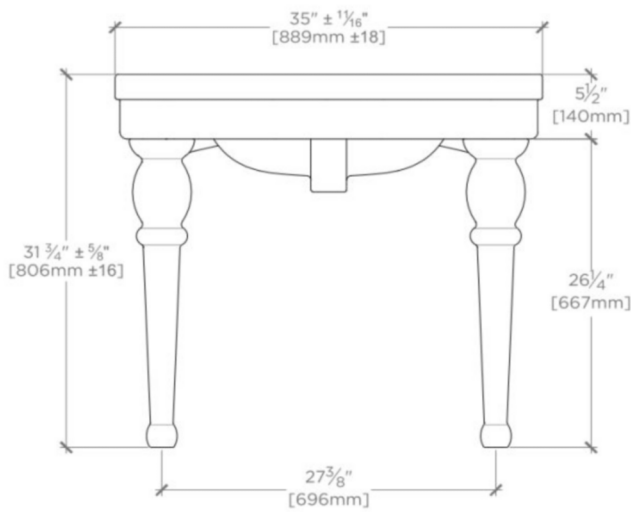

## BELLE EPOQUE

BECL36

Belle Epoque Two Leg Single Console 35" x 21 7/8" x 31 3/4"

SHOWN IN BELLE EPOQUE TWO LEG SINGLE CONSOLE 34 1/2" X 21 1/2" X 31 1/2" | BECL36

## BELLE EPOQUE

BECL36

Belle Epoque Two Leg Single Console 35" x 21 7/8" x 31 3/4"

TOP VIEW

SCALE: 3/4"=1'-0"

FRONT VIEW

SCALE: 3/4"=1'-0"

SIDE VIEW

SCALE: 3/4"=1'-0"