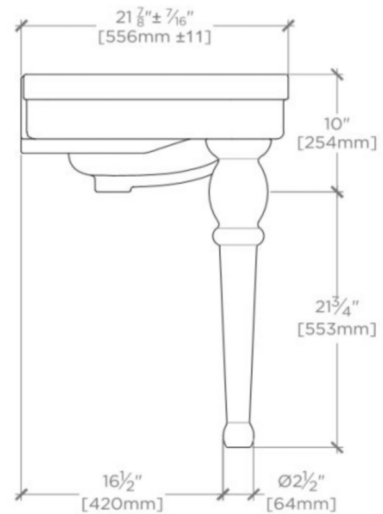

## BELLE EPOQUE

BECL36

Belle Epoque Two Leg Single Console 35" x 21 7/8" x 31 3/4"

SHOWN IN BELLE EPOQUE TWO LEG SINGLE CONSOLE 34 1/2" X 21 1/2" X 31 1/2" | BECL36

### TECHNICAL DETAILS

ADA Compliance: No  
Depth / Width: 21 7/8"  
Height: 31 3/4"  
Installation Type: Wall Mounted  
Length: 35"  
Number of Legs: Two  
Overflow Opening: Yes  
Sink Visibility: N  
Suggested Application: Bath

## BELLE EPOQUE

BECL36

Belle Epoque Two Leg Single Console 35" x 21 7/8" x 31 3/4"

TOP VIEW

SCALE: 3/4"=1'-0"

FRONT VIEW

SCALE: 3/4"=1'-0"

SIDE VIEW

SCALE: 3/4"=1'-0"