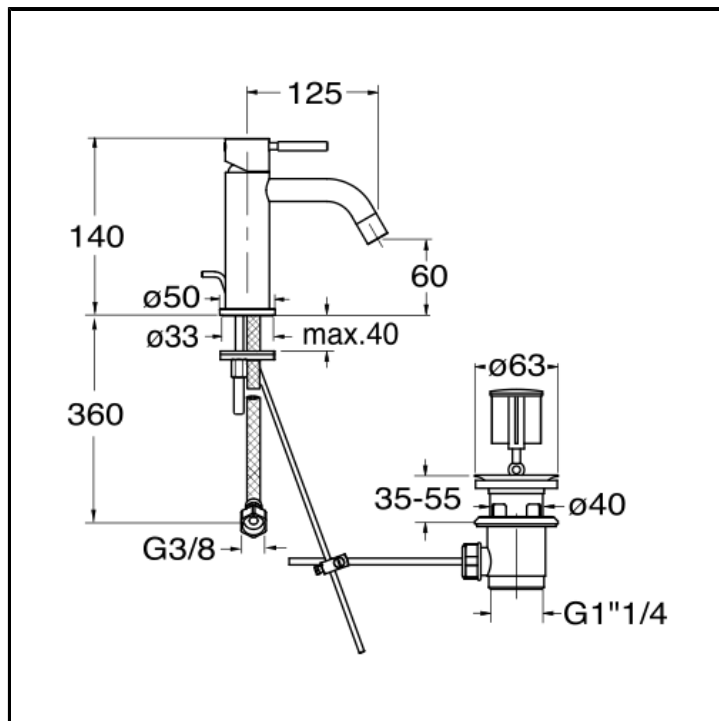

CRIPM221

Basin mixer REGULAR with 1"1/4 pop up waste

FINITURE

- White matt
- Chrome
- Black matt

FEATURES (MODEL NAME SIDE)

- Regular

FEATURES FROM TECHNOLOGIES

-