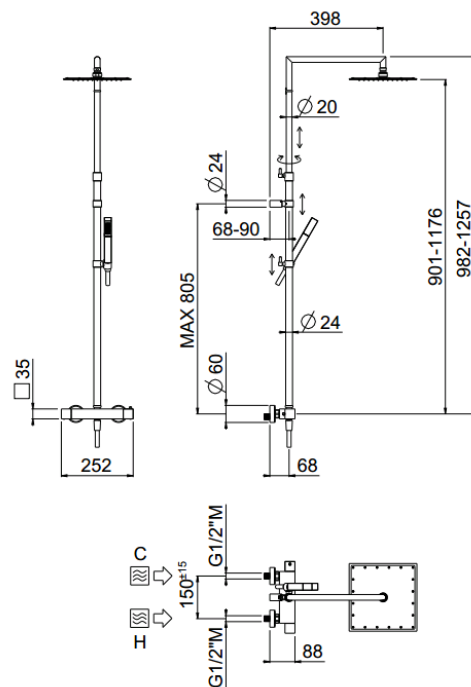

Extreme Square telescopic

Extreme Square telescopic, MySlim inspectable shower head
00-1227E-CR

TECHNICAL INFORMATION

Telescopic shower column including exposed thermostatic mixer with diverter, turning bar with adjustable mounting. Non-liming inspectable square ultra-thin shower head 300x300 in chromed stainless steel. Brass non-liming inspectable one jet square shower. Smooth double anti-torsion PVC flexible hose, cm 150. CHROME

adjustable
telescopic shower
column

double anti-
torsion

inspectable
square

TECHNICAL DRAWING

FINISHINGS