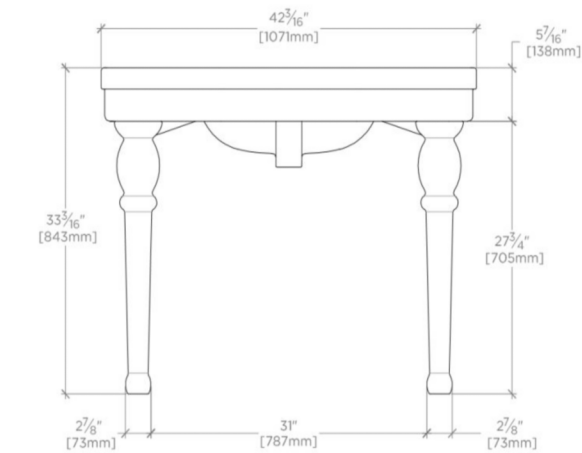

BELLE EPOQUE

BECL42

Belle Epoque Two Leg Single Console 42 3/16" x 22 3/8" x 33 3/16"

TECHNICAL DETAILS

ADA Compliance: When installed per ADA guidelines
Depth / Width: 22 3/8"
Height: 33 3/16"
Installation Type: Wall Mounted
Length: 42 3/16"
Number of Legs: Two
Overflow Opening: Yes
Sink Visibility: N
Suggested Application: Bath

BELLE EPOQUE

BECL42

Belle Epoque Two Leg Single Console 42 3/16" x 22 3/8" x 33 3/16"

SCALE: 3/4"=1'-0"

SCALE: 3/4"=1'-0"

SCALE: 3/4"=1'-0"