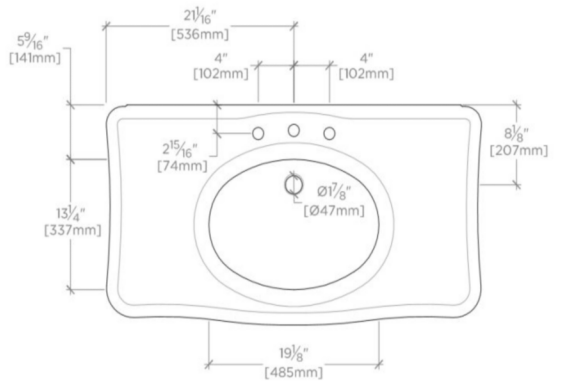

BELLE EPOQUE

BECL42

Belle Epoque Two Leg Single Console 42 3/16" x 22 3/8" x 33 3/16"

TECHNICAL DETAILS

ADA Compliance: When installed per ADA guidelines
Depth / Width: 22 3/8"
Height: 33 3/16"
Installation Type: Wall Mounted
Length: 42 3/16"
Number of Legs: Two
Overflow Opening: Yes
Sink Visibility: N
Suggested Application: Bath

BELLE EPOQUE

BECL42

Belle Epoque Two Leg Single Console 42 3/16" x 22 3/8" x 33 3/16"

SCALE: 3/4"=1'-0"

SCALE: 3/4"=1'-0"

SCALE: 3/4"=1'-0"