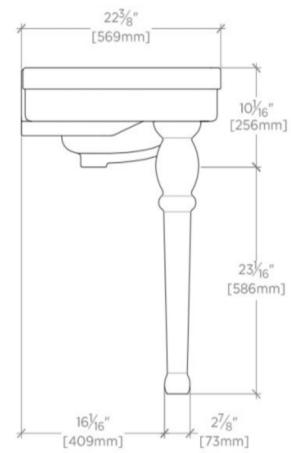

BELLE EPOQUE

BECL42

Belle Epoque Two Leg Single Console 42 3/16" x 22 3/8" x 33 3/16"

TECHNICAL DETAILS

ADA Compliance: When installed per ADA guidelines
Depth / Width: 22 3/8"
Height: 33 3/16"
Installation Type: Wall Mounted
Length: 42 3/16"
Number of Legs: Two
Overflow Opening: Yes
Sink Visibility: N
Suggested Application: Bath

BELLE EPOQUE

BECL42

Belle Epoque Two Leg Single Console 42 3/16" x 22 3/8" x 33 3/16"

SCALE: 3/4"=1'-0"

SCALE: 3/4"=1'-0"

SCALE: 3/4"=1'-0"