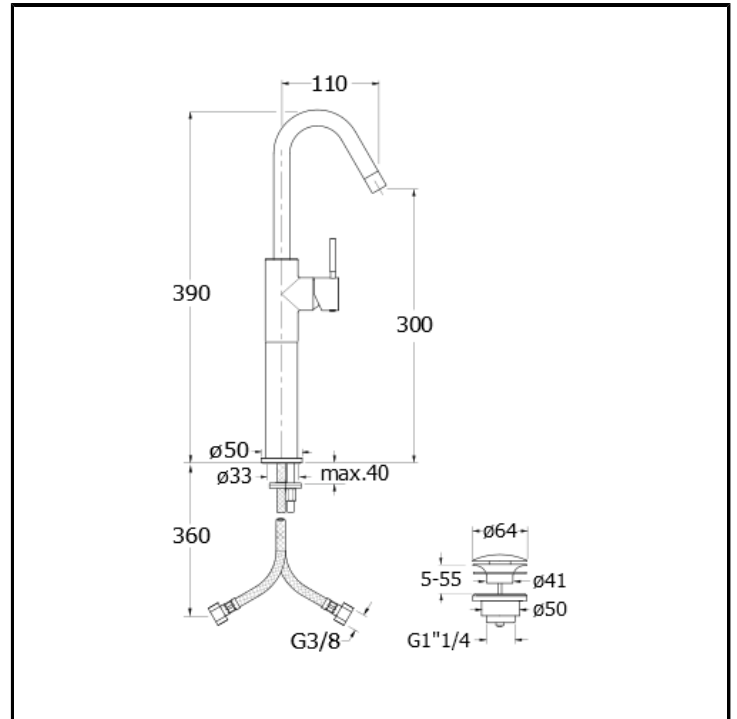

CRIPM228

Basin mixer TALL with 1"1/4 Up&Down waste

FINITURE

- White matt
- Chrome
- Black matt

FEATURES (MODEL NAME SIDE)

- Tall

FEATURES FROM TECHNOLOGIES

-