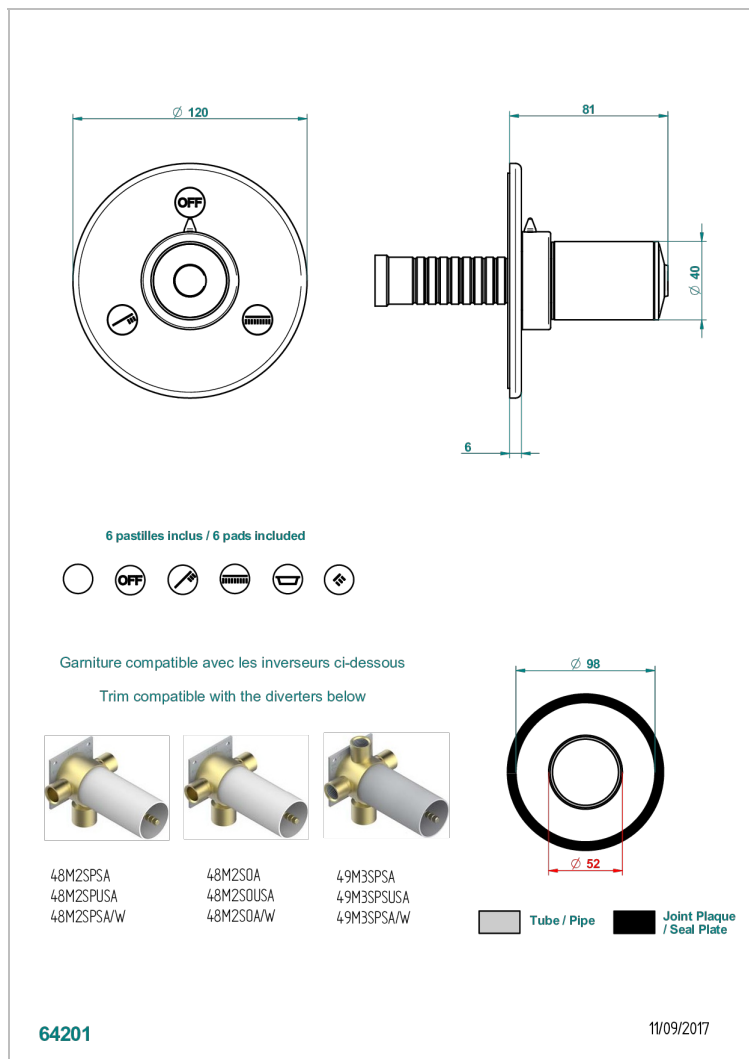

# FAUBOURG - БЕЛЫЙ ФАРФОР

G2K-48M2SB

Trim for wall mounted diverter, 2 ways - ref. 48M2 and 3 ways - ref. 49M3

THG<sup>®</sup>  
PARIS

## ХАРАКТЕРИСТИКИ

- Faubourg - белый фарфор
- Trim for wall mounted diverter, 2 ways - ref. 48M2 and 3 ways - ref. 49M3

## СВЯЗАННЫЕ ТОВАРНЫЕ ПОЗИЦИИ

- Ref. G00-48M2SOA Wall mounted 3-way diverter with ceramic cartridge for concealed installation- 1 inlet 3/4" and 2 outlets 1/2" without stop position, without trim
- Ref. G00-48M2SPSA Wall mounted 3-way diverter with ceramic cartridge for concealed installation, 1 inlet 3/4" and 2 outlets 1/2" with stop position, without trim
- Ref. G00-49M3SPSA Wall mounted 4-way diverter with ceramic cartridge for concealed installation- 1 inlet 3/4" and 3 outlets 1/2" with stop position, without trim