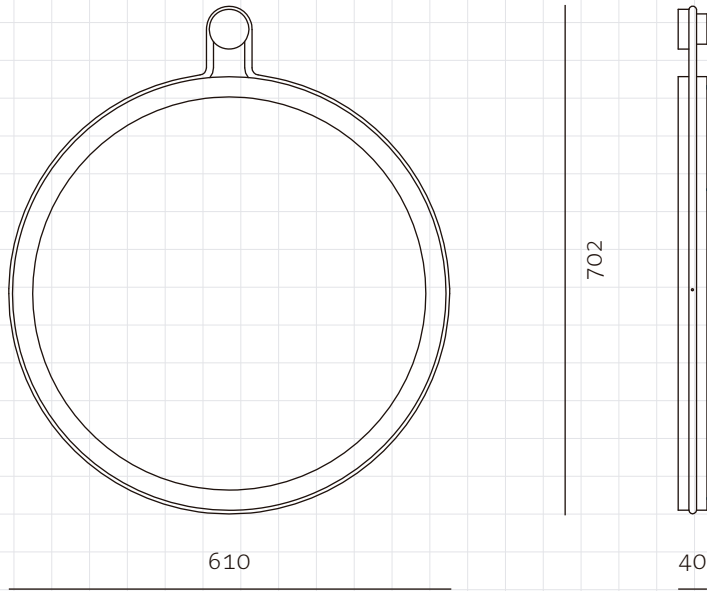

Utility Round Mirror Large

CODE UT-M110-L
DIMENSIONS W610 x D40 x H702mm

NET WEIGHT 6.5 kg
ENVIRONMENT Indoor
MATERIALS Solid wood frame, Stainless steel brass finish, Mirrored glass

*Please refer to website or contact your local representative for complete material swatches.

SHIPPING	Package	Measurement (mm)	Volume (cbm)	Gross Weight (kg)
	Assembled			
	Package Qty	1 pcs/box		
	Packaging			
	FCL	W715 x D805 x H225	0.13	17.0
	LCL/AIR	W715 x D805 x H225	0.13	17.0