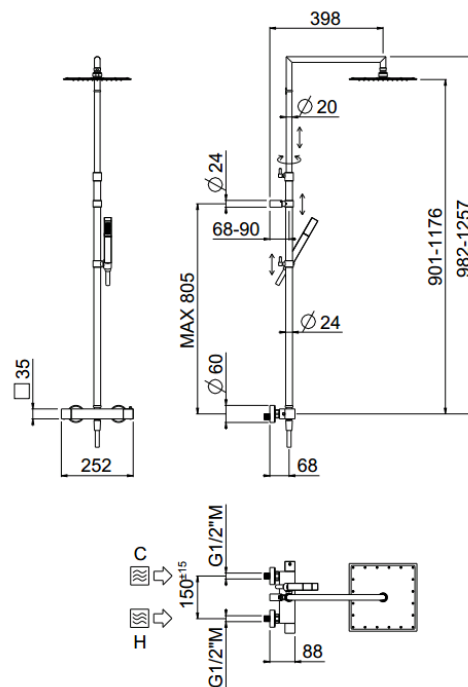

## TECHNICAL INFORMATION

Telescopic shower column including exposed thermostatic mixer with diverter, turning bar with adjustable mounting. Non-liming square ultra-thin shower head 300x300 in stainless steel. ABS non-liming one jet square shower. Smooth double anti-torsion PVC flexible hose, cm 150. CHROME

## SPARE PARTS

## FEATURES

Rain jet

Non-liming

adjustable  
telescopic shower  
column

double anti-  
torsion

## TECHNICAL DRAWING