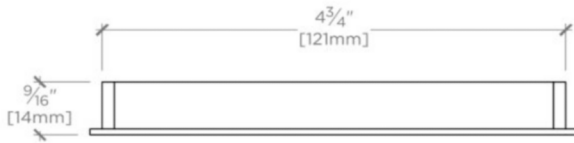

### TECHNICAL DETAILS

---

Height: 2"  
Length: 4 3/4"  
Primary Material: Brass

## BIG SUR

BGHW05

Big Sur 5" Recessed Pull

MOUNTING HARDWARE INCLUDED		
STYLE #	DESCRIPTION	QTY
998771	Service Parts M4x50 Mild Steel Pozi/Slot Washer Head Break Off Screw	2

TOP VIEW SCALE: 6"=1'-0"

FRONT VIEW SCALE: 6"=1'-0"

SIDE VIEW SCALE: 6"=1'-0"