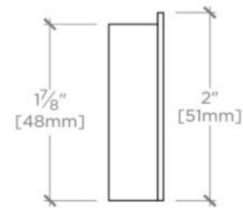

### TECHNICAL DETAILS

---

Height: 2"  
Length: 4 3/4"  
Primary Material: Brass

## BIG SUR

BGHW05

Big Sur 5" Recessed Pull

MOUNTING HARDWARE INCLUDED		
STYLE #	DESCRIPTION	QTY
998771	Service Parts M4x50 Mild Steel Pozi/Slot Washer Head Break Off Screw	2

TOP VIEW SCALE: 6"=1'-0"

FRONT VIEW SCALE: 6"=1'-0"

SIDE VIEW SCALE: 6"=1'-0"