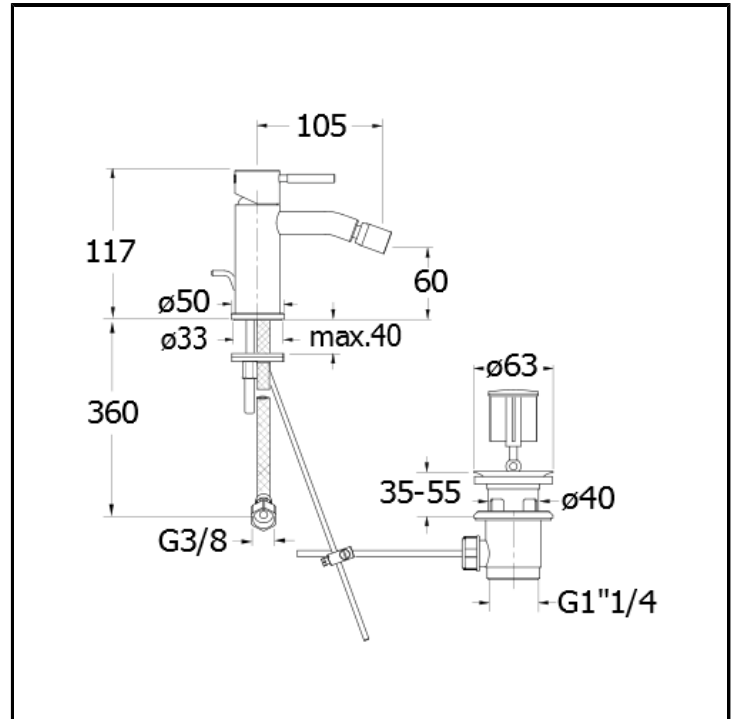

CRIPM321

Bidet mixer with 1"1/4 pop up waste

FINITURE

- White matt
- Chrome
- Black matt

FEATURES FROM TECHNOLOGIES

-

COMMAND

- Monocontrol