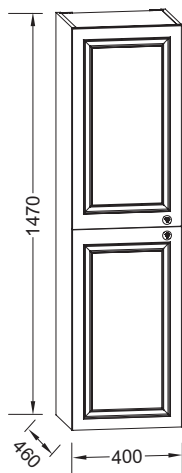

EB732G

Collection: CLÉO 1889

Finish*:

MWB - Intense
Grey lacquer

Main features:

Features

- DIMENSIONS: 40 x 46 x 147 cm
- MATERIAL: Lacquer

- WEIGHT: 29 kg
- INSTALLATION TYPE: Wall-hung

Installation benefits

- EASIER INSTALLATION: Assembled cabinet

Technical drawing

Product Specification: Tall unit 40 cm, left hinges. EB732G. Collection: CLÉO 1889. DIMENSIONS: 40 x 46 x 147 cm. WEIGHT: 29 kg. MATERIAL: Lacquer. INSTALLATION TYPE: Wall-hung.