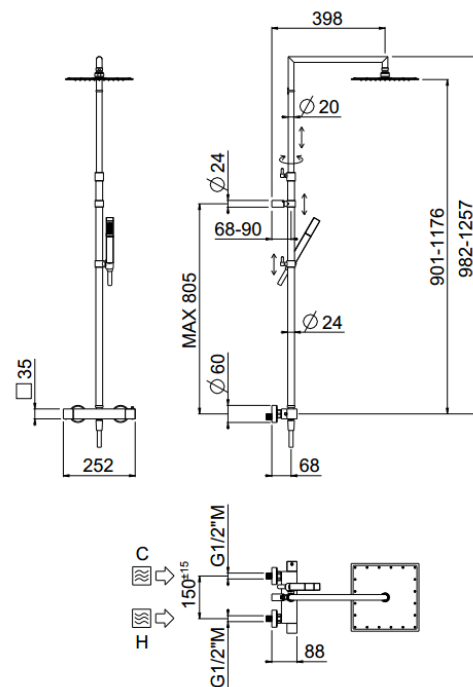

Extreme Square telescopic

Extreme Square telescopic, MySlim shower head
00-1232E-CR

TECHNICAL INFORMATION

Telescopic shower column including exposed thermostatic mixer with diverter, turning bar with adjustable mounting. Non-liming square ultra-thin shower head 300x300 in stainless steel. Brass non-liming inspectable one jet square shower. Smooth double anti-torsion PVC flexible hose, cm 150. CHROME

Flow rate:
x rubinetto

PICTURE

SPARE PARTS

FEATURES

Rain jet

Non-liming

adjustable
telescopic shower
column

double anti-
torsion

TECHNICAL DRAWING

FINISHINGS