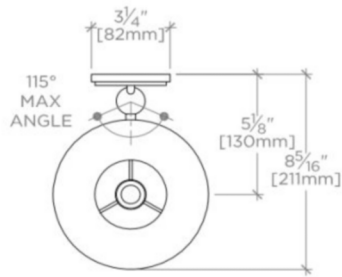

BLUE NOTE

BLLT01

Blue Note Wall Mounted Single Arm Sconce with Fabric Shade

SHOWN IN BLUE NOTE WALL MOUNTED SINGLE ARM SCONCE WITH FABRIC SHADE| BLLT01

TECHNICAL DETAILS

Ambient / Task: Ambient
Bulb Base Size: E12
Bulb Type: B10
Depth / Width: 8 5/16"
Height: 17 11/16"
Installation Type: Wall Mounted
Interior / Exterior Application: Interior Only
Junction Box Orientation: Vertical
Length: 6 3/8"
Light Direction: Down, up and through the shade
Number of Bulbs: One
Orientation: Up
Primary Material: Brass
Safety Warnings: Do not exceed max wattage (60).
Shade Material: Fabric
Shade Shape: Cone
Suggested Application: All Applications
Voltage: 120.0
Wet / Dry: Damp or Dry

INSPIRATION

Our Blue Note Sconce is versatile, lyrical and humorous.

CODES & STANDARDS

UL and CUL

PRODUCT FEATURES

6" x 8" x 17"

UL-listed for use in damp environments.

Uses one 60W max. incandescent B10 bulbs, Candelabra E-12 Bulb (small base candelabra blunt tip bulb).

BLUE NOTE

BLLT01

Blue Note Wall Mounted Single Arm Sconce with Fabric Shade

TOP VIEW SCALE: $\frac{1}{2}"=1'-0"$

FRONT VIEW SCALE: $\frac{1}{2}"=1'-0"$

SIDE VIEW SCALE: $\frac{1}{2}"=1'-0"$