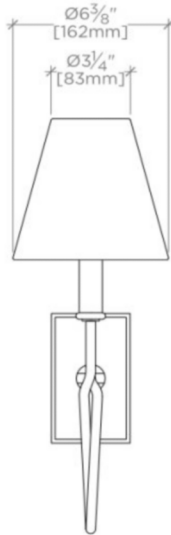

BLUE NOTE

BLLT01

Blue Note Wall Mounted Single Arm Sconce with Fabric Shade

SHOWN IN BLUE NOTE WALL MOUNTED SINGLE ARM SCONCE WITH FABRIC SHADE| BLLT01

TECHNICAL DETAILS

Ambient / Task: Ambient
Bulb Base Size: E12
Bulb Type: B10
Depth / Width: 8 5/16"
Height: 17 11/16"
Installation Type: Wall Mounted
Interior / Exterior Application: Interior Only
Junction Box Orientation: Vertical
Length: 6 3/8"
Light Direction: Down, up and through the shade
Number of Bulbs: One
Orientation: Up
Primary Material: Brass
Safety Warnings: Do not exceed max wattage (60).
Shade Material: Fabric
Shade Shape: Cone
Suggested Application: All Applications
Voltage: 120.0
Wet / Dry: Damp or Dry

INSPIRATION

Our Blue Note Sconce is versatile, lyrical and humorous.

CODES & STANDARDS

UL and CUL

PRODUCT FEATURES

6" x 8" x 17"

UL-listed for use in damp environments.

Uses one 60W max. incandescent B10 bulbs, Candelabra E-12 Bulb (small base candelabra blunt tip bulb).

Fabric shade included.

CERTIFICATIONS

PRODUCT (NOTES)

Uses one 60W max. incandescent B10 bulbs, Candelabra E-12 Bulb (small base candelabra blunt tip bulb), not included. Do not exceed max wattage.

WATERWORKS

BLUE NOTE

BLLT01

Blue Note Wall Mounted Single Arm Sconce with Fabric Shade

TOP VIEW SCALE: $\frac{1}{2}"=1'-0"$

FRONT VIEW SCALE: $\frac{1}{2}"=1'-0"$

SIDE VIEW SCALE: $\frac{1}{2}"=1'-0"$