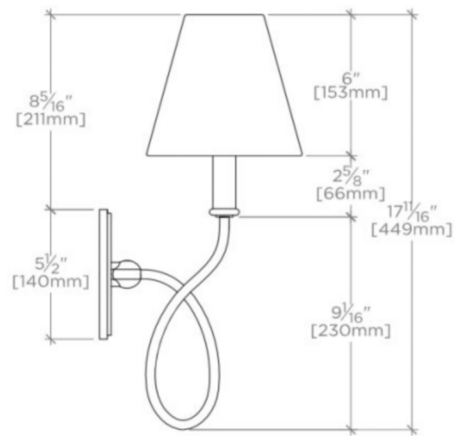

BLUE NOTE

BLLT01

Blue Note Wall Mounted Single Arm Sconce with Fabric Shade

SHOWN IN BLUE NOTE WALL MOUNTED SINGLE ARM SCONCE WITH FABRIC SHADE| BLLT01

TECHNICAL DETAILS

Ambient / Task: Ambient
Bulb Base Size: E12
Bulb Type: B10
Depth / Width: 8 5/16"
Height: 17 11/16"
Installation Type: Wall Mounted
Interior / Exterior Application: Interior Only
Junction Box Orientation: Vertical
Length: 6 3/8"
Light Direction: Down, up and through the shade
Number of Bulbs: One
Orientation: Up
Primary Material: Brass
Safety Warnings: Do not exceed max wattage (60).
Shade Material: Fabric
Shade Shape: Cone
Suggested Application: All Applications
Voltage: 120.0
Wet / Dry: Damp or Dry

INSPIRATION

Our Blue Note Sconce is versatile, lyrical and humorous.

CODES & STANDARDS

UL and CUL

PRODUCT FEATURES

6" x 8" x 17"

UL-listed for use in damp environments.

Uses one 60W max. incandescent B10 bulbs, Candelabra E-12 Bulb (small base candelabra blunt tip bulb).

Fabric shade included.

CERTIFICATIONS

PRODUCT (NOTES)

Uses one 60W max. incandescent B10 bulbs, Candelabra E-12 Bulb (small base candelabra blunt tip bulb), not included. Do not exceed max wattage.

WATERWORKS

BLUE NOTE

BLLT01

Blue Note Wall Mounted Single Arm Sconce with Fabric Shade

TOP VIEW SCALE: $\frac{1}{2}"=1'-0"$

FRONT VIEW SCALE: $\frac{1}{2}"=1'-0"$

SIDE VIEW SCALE: $\frac{1}{2}"=1'-0"$