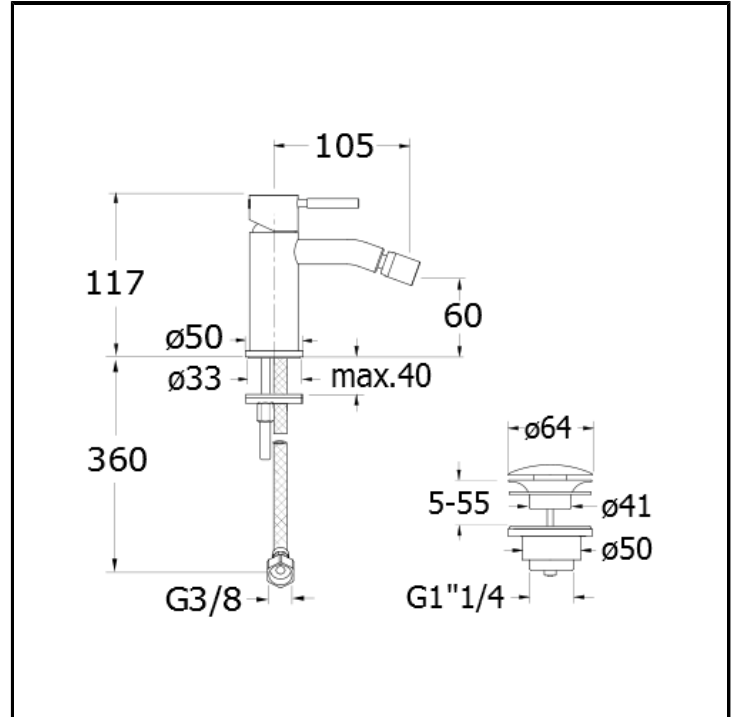

CRIPM320

Bidet mixer with 1"1/4 Up&Down waste

FINITURE

- White matt
- Chrome
- Black matt

FEATURES FROM TECHNOLOGIES

-

COMMAND

- Monocontrol