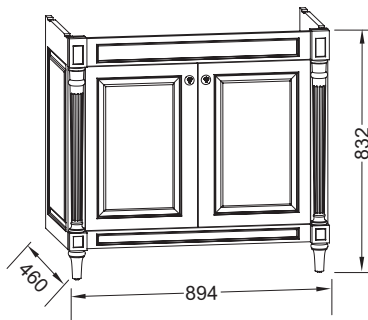

EB726

Collection: CLÉO 1889

Finish*:

MWB - Intense
Grey lacquer

Main features:

Features

- DIMENSIONS: 89.40 x 46 x 83.20 cm
- MATERIAL: Lacquer

- WEIGHT: 30 kg
- INSTALLATION TYPE: Floor-standing

Installation benefits

- EASIER INSTALLATION: Assembled cabinet

Required products

- EXW112-53: Vanity top 101 cm, 3 tap holes
- EXW112: Vanity top 101 cm, 1 tap hole

Technical drawing

Product Specification: Base unit 90 cm for vanity top, 2 doors. EB726. Collection: CLÉO 1889. DIMENSIONS: 89.40 x 46 x 83.20 cm. WEIGHT: 30 kg. MATERIAL: Lacquer. INSTALLATION TYPE: Floor-standing.