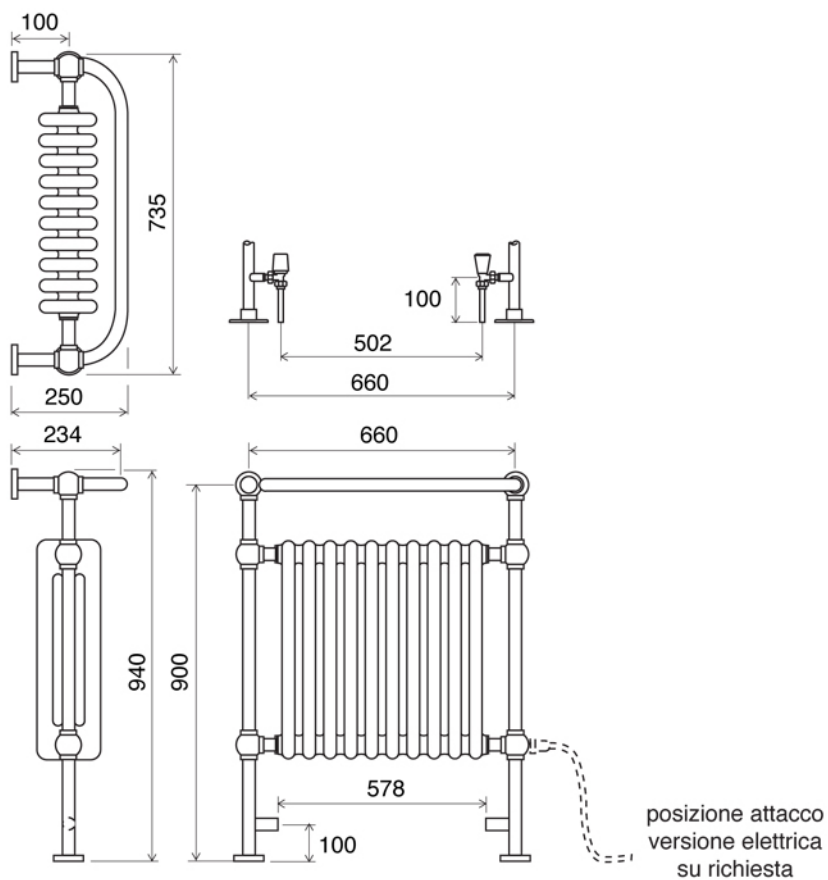

| TOWELWARMER Collection | |
|--|---|
| Code | Description |
| 9084-C 9085-I/N/O/OR 9085-B/ND/R | <p>London 1 towel warmer 940x675 mm (985 W - 848 Kcal/h t 50°)</p> <p>Chrome Incalux, Nickel, Dark Gold, Rose Gold Bronze, Dark Nickel, Copper</p> |

Verona - Italy
 tel. +39 045 8006917
 fax. +39 045 8020111
 gentry-home.com

| TOWELWARMER Collection | |
|--|--|
| Code | Description |
| 9127-C 9128-I/N/O/OR 9128-B/ND/R | Valves (pair) Chrome Incalux, Nickel, Dark Gold, Rose Gold Bronze, Dark Nickel, Copper Fittings available 12/14/16 copper 12/14/16 covered |
| 9126 | Electrical element complete with thermostatic control |