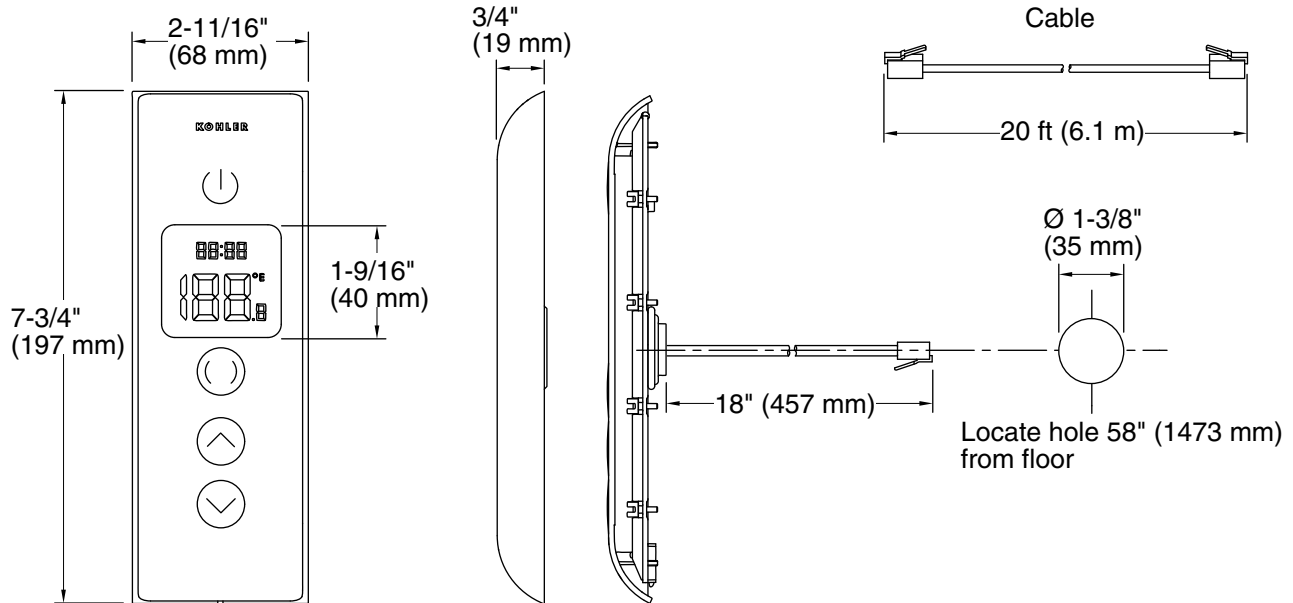

Technical Information

All product dimensions are nominal.

Notes

Install this product in accordance with the installation instructions.

Recommended installation height 58" (1473 mm) from floor to center of interface.

ADA compliant when installed to the specific requirements of these regulations.