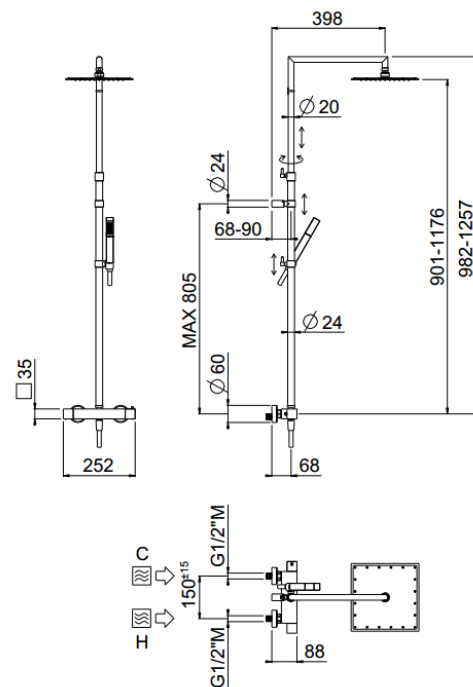

Extreme Square telescopic

Extreme Square telescopic, MySlim shower head
01-1231E-CR

TECHNICAL INFORMATION

Telescopic shower column including exposed mixer with diverter, turning bar with adjustable mounting. Non-liming square ultra-thin shower head 240x240 in stainless steel. Brass non-liming inspectable one jet square shower. Smooth double anti-torsion PVC flexible hose, cm 150. CHROME

Flow rate:
x rubinetto

PICTURE

SPARE PARTS

ORIC032
2 vie / ways

ORIC035
T°

FEATURES

Rain jet

Non-liming

adjustable
telescopic shower
column

double anti-
torsion

TECHNICAL DRAWING

FINISHINGS