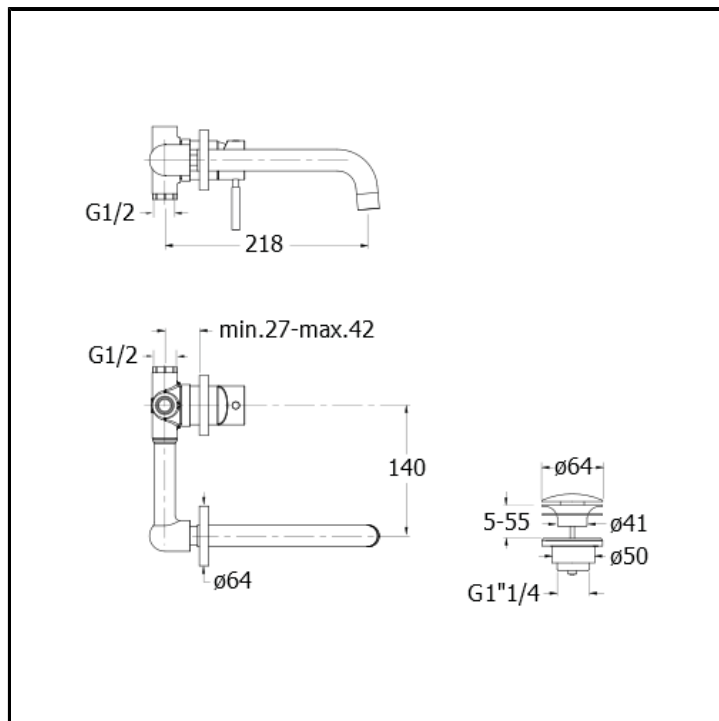

Complete wall mounted basin mixer REGULAR with 1"1/4 Up&Down waste

FINITURE

- White matt
- Chrome
- Black matt

FEATURES (MODEL NAME SIDE)

- Regular

FEATURES FROM TECHNOLOGIES

-

COMMAND