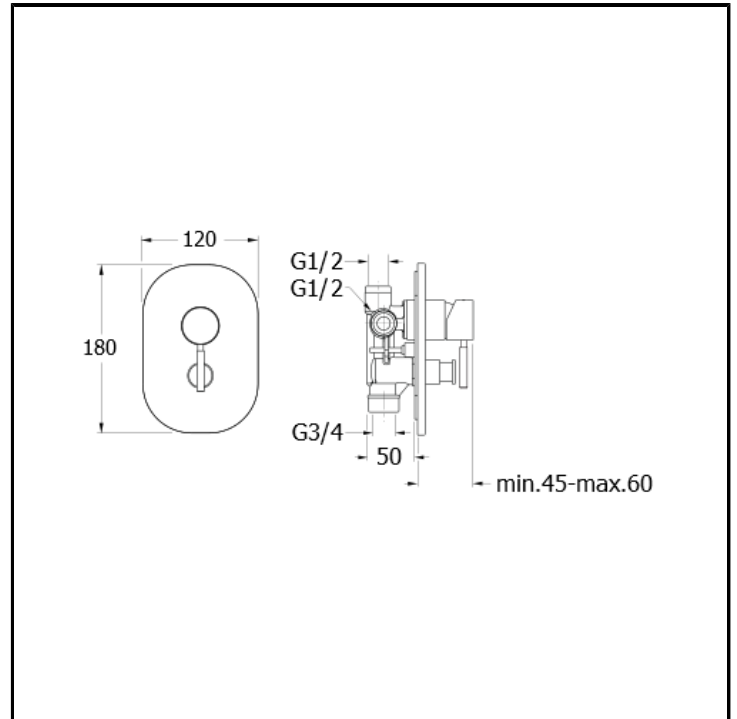

CRIPM649

Complete concealed bath/shower mixer with 2 outlets diverter and ABS cover plate

FINITURE

 Chrome

CHARACTERISTICS

-

COMMAND

- Monocontrol