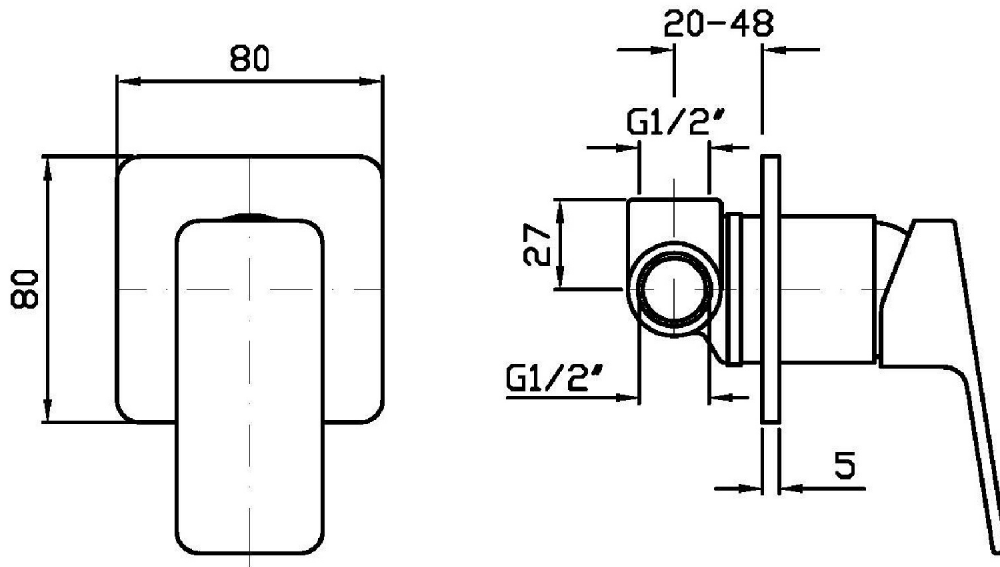

JINGLE

ZIN126

Disegno Complessivo / Overall Drawing