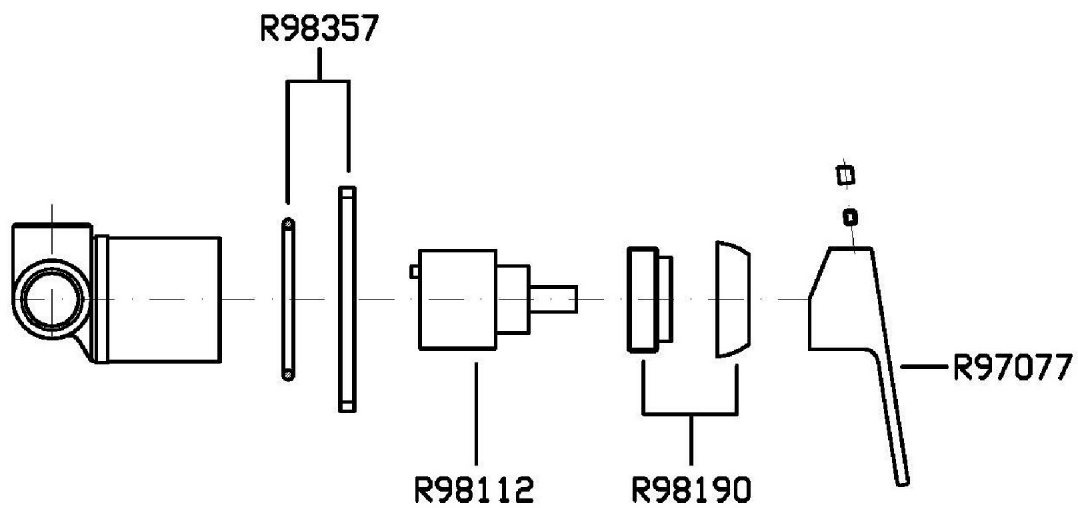

JINGLE

ZIN126

Esplosi / Exploded