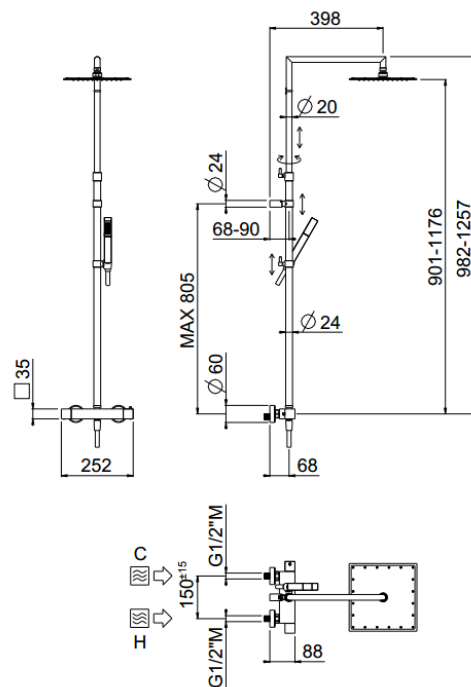

Extreme Square telescopic

Extreme Square telescopic, MySlim shower head
01-1229E-CR

TECHNICAL INFORMATION

Telescopic shower column including exposed mixer with diverter, turning bar with adjustable mounting. Non-liming square ultra-thin shower head 240x240 in stainless steel. ABS non-liming one jet square shower. Smooth double anti-torsion PVC flexible hose, cm 150. CHROME

Flow rate:
x rubinetto

PICTURE

SPARE PARTS

ORIC032
2 vie / ways

ORIC035
T°

FEATURES

Rain jet

Non-liming

adjustable
telescopic shower
column

double anti-
torsion

TECHNICAL DRAWING

FINISHINGS