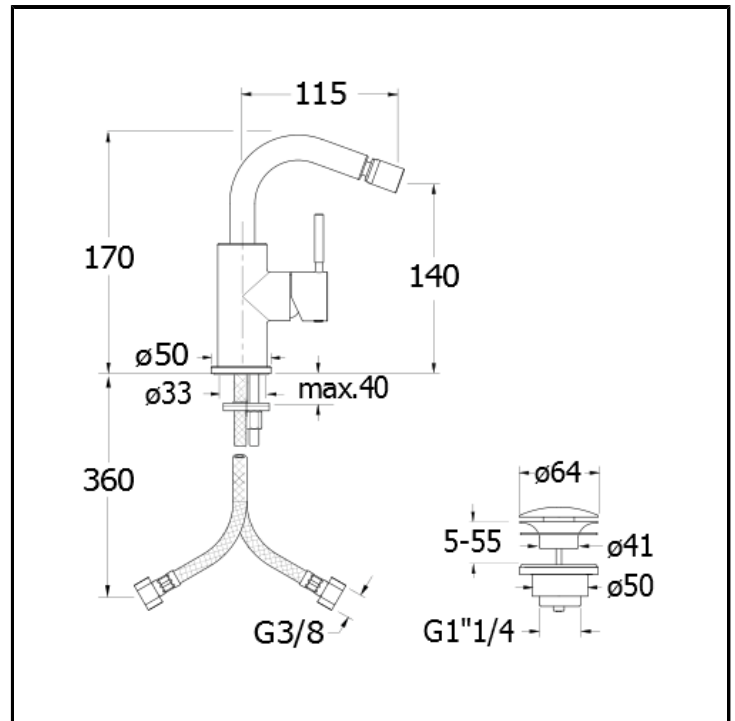

# CRIPM326

■ CRISTINA  
RUBINETTERIE

Bidet mixer with 1"1/4 Up&Down waste