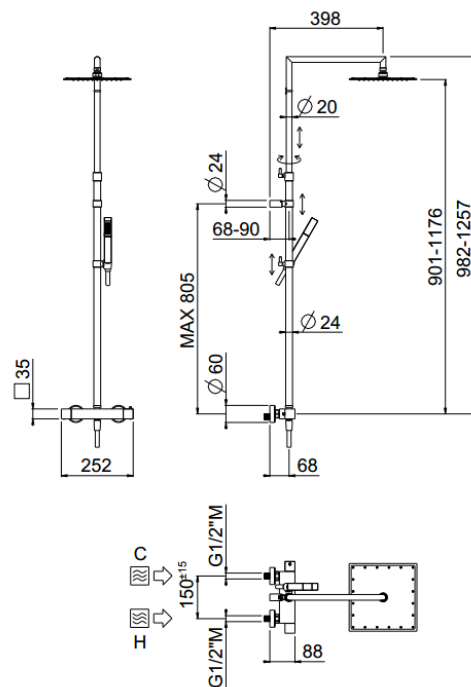

Extreme Square telescopic

Extreme Square telescopic, MySlim shower head
01-1230E-CR

TECHNICAL INFORMATION

Telescopic shower column including exposed mixer with diverter, turning bar with adjustable mounting. Non-liming square ultra-thin shower head 300x300 in stainless steel. ABS non-liming one jet square shower. Smooth double anti-torsion PVC flexible hose, cm 150. CHROME

Flow rate:
x rubinetto

PICTURE

SPARE PARTS

ORIC032
2 vie / ways

ORIC035
T°

FEATURES

Rain jet

Non-liming

adjustable
telescopic shower
column

double anti-
torsion

TECHNICAL DRAWING

FINISHINGS