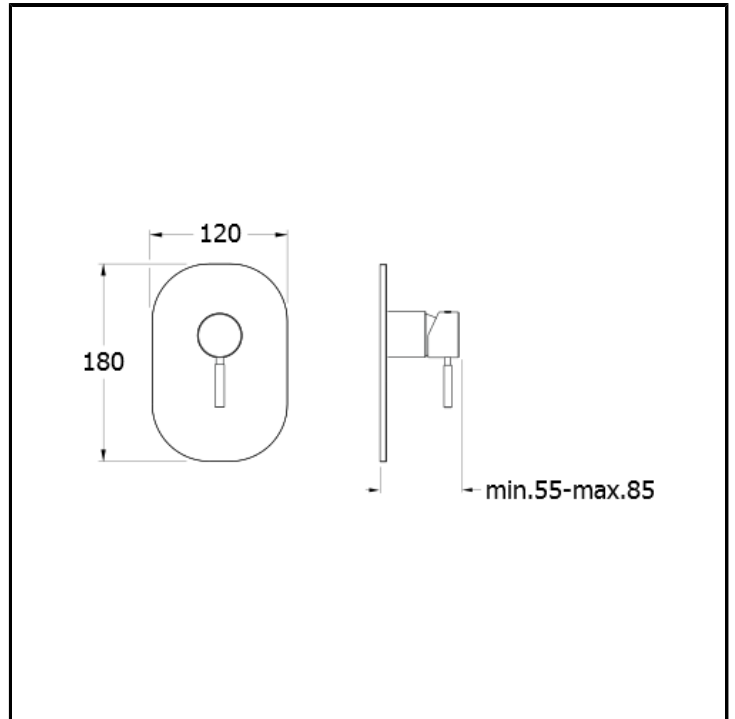

# CRIPM656

Shower mixer external parts for CRICS535 with ABS cover plate