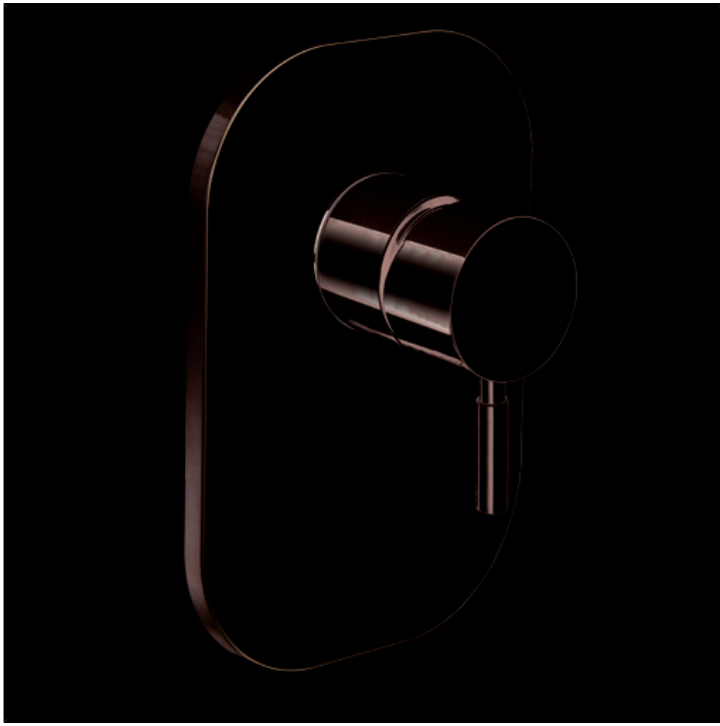

# CRIPM656

Shower mixer external parts for CRICS535 with ABS cover plate

## FINITURE

 Chrome