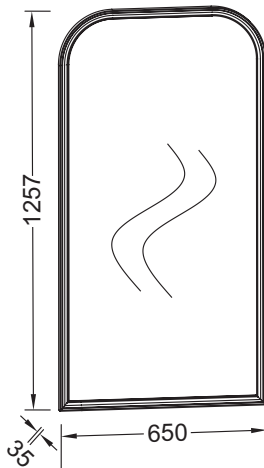

EB728

Collection: CLÉO 1889

Finish*:

MWB - Intense
Grey lacquer

Main features:

Features

- DIMENSIONS: 65 x 3.50 x 125.70 cm
- MATERIAL: Lacquer
- WEIGHT: 12 kg
- INSTALLATION TYPE: Wall-mount

Consumer benefits

Technical drawing

Product Specification: Vertical mirror 126 cm. EB728. Collection: CLÉO 1889. DIMENSIONS: 65 x 3.50 x 125.70 cm. WEIGHT: 12 kg. MATERIAL: Lacquer. INSTALLATION TYPE: Wall-mount.

*Due to possible variations in computer and printer calibrations, technical factors and certain finish characteristics, the colors you see may not accurately portray the actual colors and are provided as a guide only.