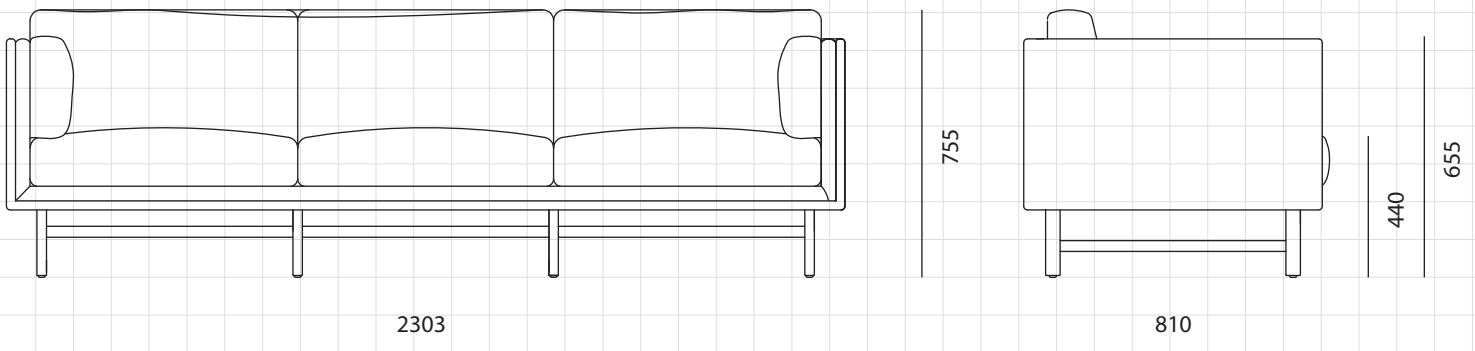

SW Sofa Three Seater

CODE
DIMENSIONS

SW-S421
W2303 x D810 x H755mm

NET WEIGHT
ENVIRONMENT
MATERIALS

Seating height: 440mm
103.0 kg
Indoor
Solid wood base, Upholstery

*Please refer to website or contact your local representative for complete material swatches.

SHIPPING

Package	Assembled		
Package Qty	1 pcs/box		
Packaging	Measurement (mm)	Volume (cbm)	Gross Weight (kg)
FCL	W2388 x D895 x H840	1.80	118.0
LCL/AIR	W2408 x D915 x H935	2.06	144.0