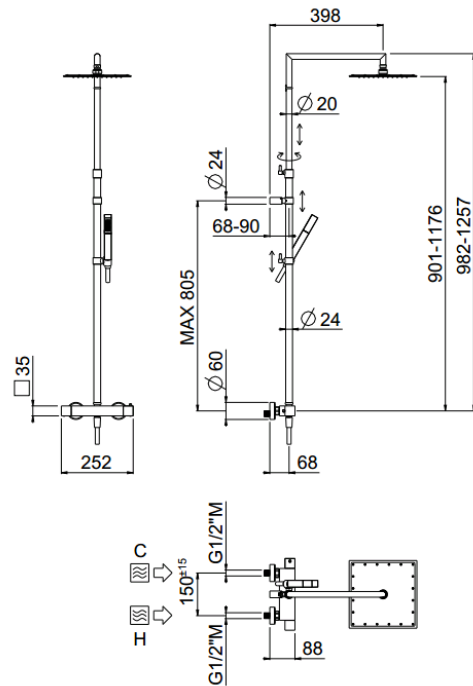

## TECHNICAL INFORMATION

Telescopic shower column including exposed mixer with diverter, turning bar with adjustable mounting. Non-liming square ultra-thin shower head 300x300 in stainless steel. Brass non-liming inspectable one jet square shower. Smooth double anti-torsion PVC flexible hose, cm 150. CHROME

## FEATURES

Rain jet

Non-liming

adjustable  
telescopic shower  
column

double anti-  
torsion

## TECHNICAL DRAWING