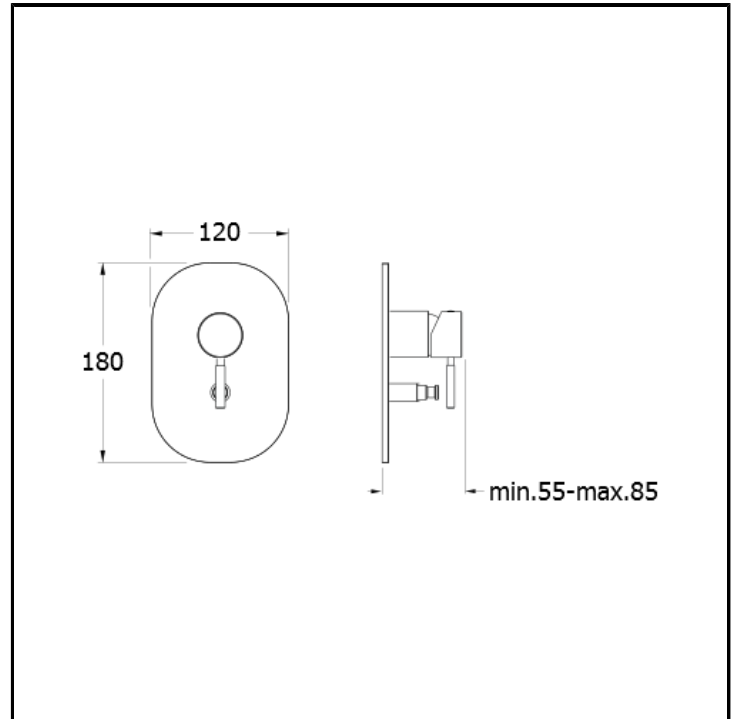

# CRIPM659

Bath/shower mixer external parts with 2 outlets for CRICS535 and ABS cover plate