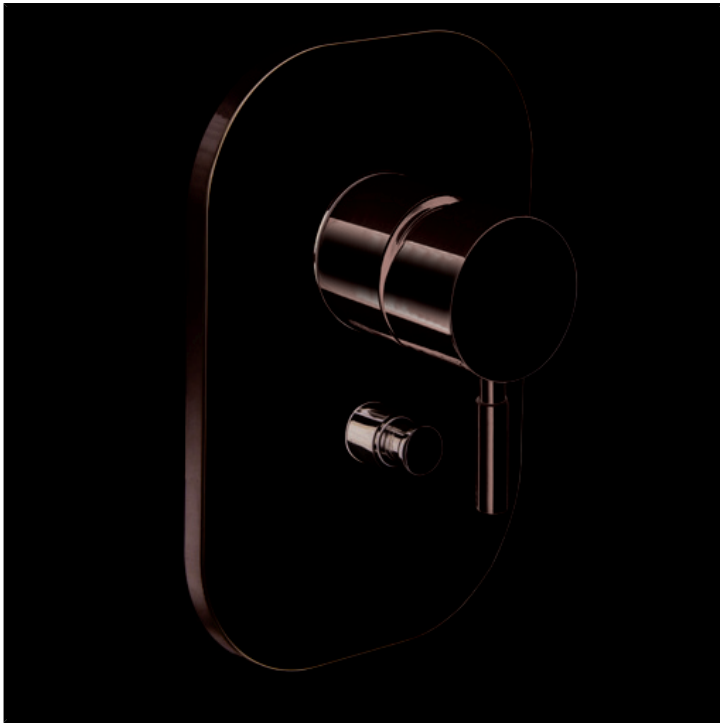

# CRIPM659

Bath/shower mixer external parts with 2 outlets for CRICS535 and ABS cover plate

## FINITURE

 Chrome