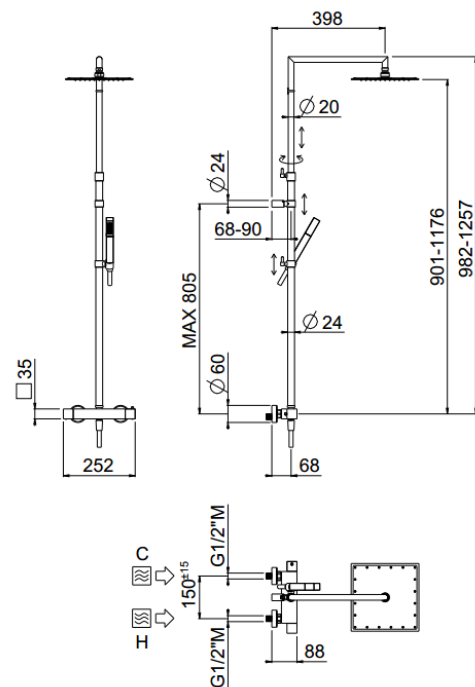

Extreme Square telescopic

Extreme Square telescopic, Extreme shower head
00-1220E-CR

TECHNICAL INFORMATION

Telescopic shower column including exposed thermostatic mixer with diverter, turning bar with adjustable mounting. Non-liming inspectable square shower head 200x200 in ABS. ABS non-liming one jet square shower. Smooth double anti-torsion PVC flexible hose, cm 150. CHROME

Flow rate:
x rubinetto

PICTURE

SPARE PARTS

ORIC032
2 vie / ways

ORIC031
T°

FEATURES

Rain jet

Non-liming

adjustable
telescopic shower
column

double anti-
torsion

TECHNICAL DRAWING

FINISHINGS