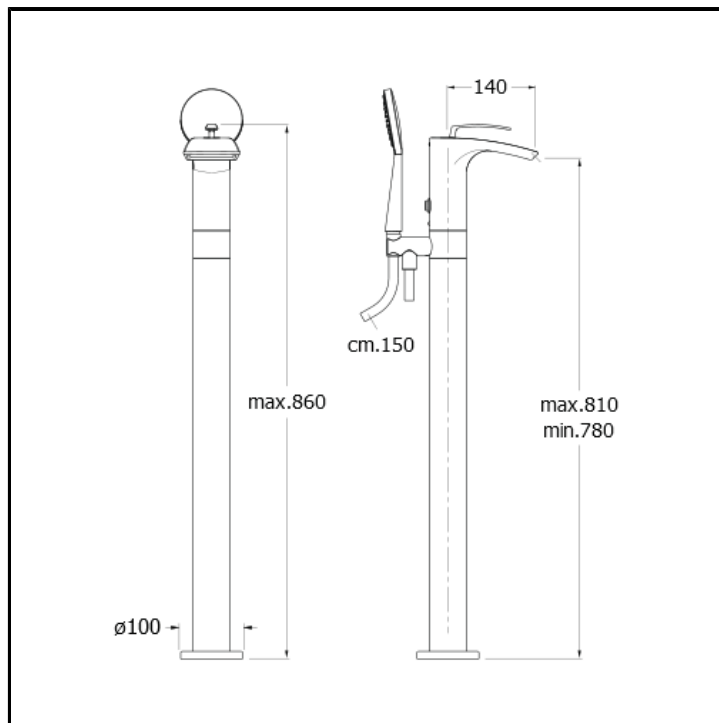

# CRIBO190

Floor mounted bath mixer external parts for CRICS290 with LONG LIFE flexible hose and anti-lime hand shower - Free flow