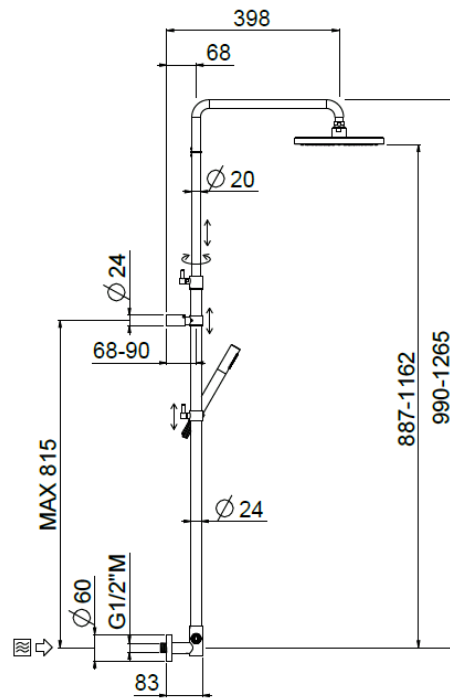

# Bridge telescopic concealed

Bridge telescopic concealed, Stick shower head  
**30676X/ID-CRX**

## TECHNICAL INFORMATION

Bridge turning shower column with adjustable mounting with articulated shower holder, built-in holder, adjustable upper holder and diverter. Non-liming inspectable round shower head Ø200 in chromed stainless steel. Brass non-liming inspectable one jet round shower. PVC smooth double anti-torsion flexible hose cm 150. CHROME

## SPARE PARTS

## TECHNICAL DRAWING