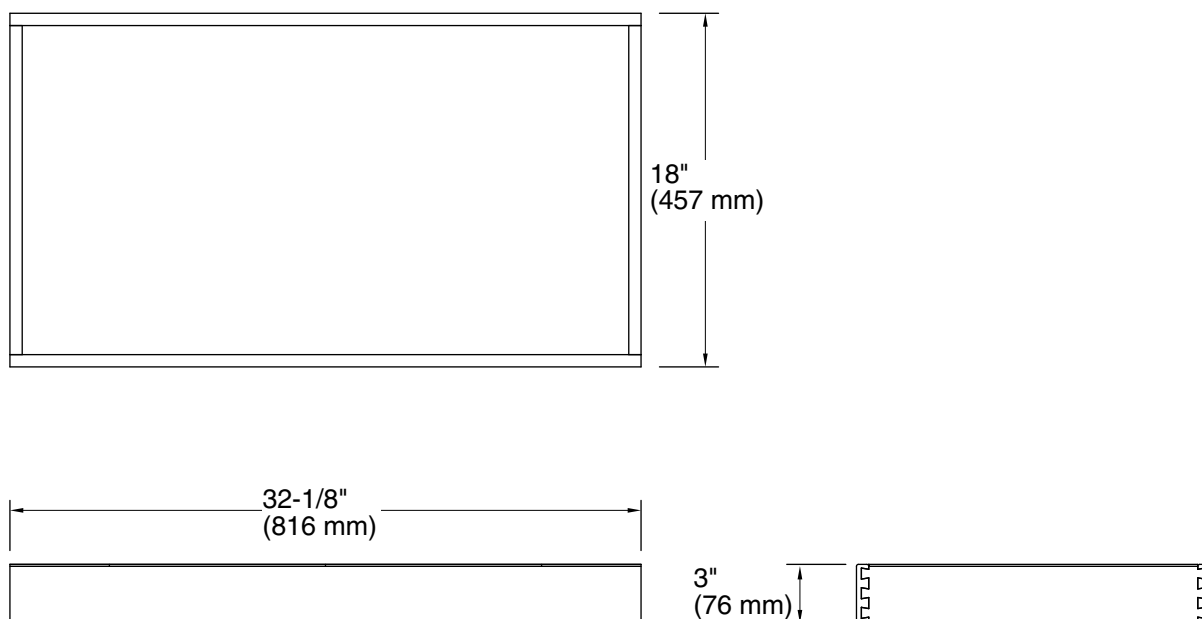

Rollout Tray K-99680-SH3

Features

- For use with K-99505 Jacquard®, K-99518 Damask®, and K-99531 Poplin® vanities.
- Catalyzed conversion varnish provides a durable moisture-resistant finish.
- Full-extension 18" (457 mm) depth tray with slow-close under-mount slides for smooth opening.

Available Colors/Finishes

Color tiles intended for reference only.

Color	Code	Description
-------	------	-------------

	1WR	Oxford Maple
--	-----	--------------

Technical Information

All product dimensions are nominal.