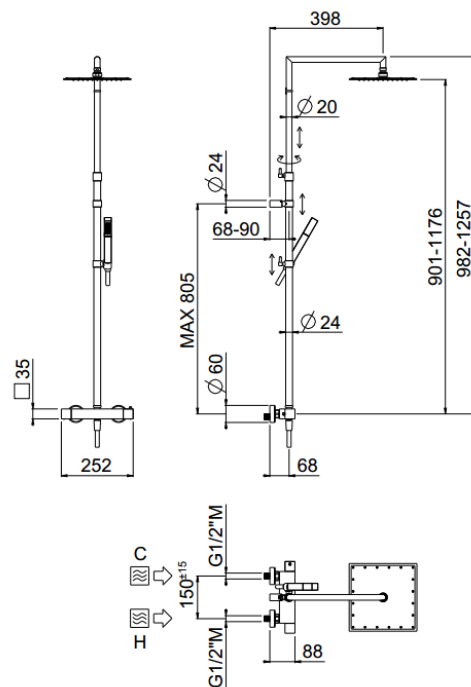

# Extreme Square telescopic

Extreme Square telescopic, Extreme shower head  
**01-1220E-CR**

## TECHNICAL INFORMATION

Telescopic shower column including exposed mixer with diverter, turning bar with adjustable mounting. Non-liming inspectable square shower head 200x200 in ABS. ABS non-liming one jet square shower. Smooth double anti-torsion PVC flexible hose, cm 150. CHROME

## TECHNICAL DRAWING