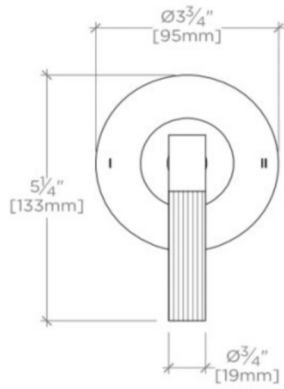

BOND

B2T12A

Bond Tandem Series Two Way Diverter Trim with Guilloche Lines
Lever Handle

TECHNICAL DETAILS

ADA Compliance: Yes
Integrated Diverter: N
Number of Holes: One Hole
Primary Material: Brass

INSPIRATION

Modern bath designs infused with rare soul and artistry. Explore a range of statement-making elements: fittings, washstands, mirrors and more.

PRODUCT FEATURES

Lever Handle

For use with a Thermostatic shower system and two waterway outlets such as a handshower, shower head, and tub spout

Features Linear Guilloche Etching Lever Handle

Stocked in Nickel and Brass

Requires rough valve, sold separately: GUDV14

BOND

B2T12A

Bond Tandem Series Two Way Diverter Trim with Guilloche Lines
Lever Handle

TOP VIEW SCALE: 3"=1'-0"

FRONT VIEW SCALE: 3"=1'-0"

SIDE VIEW SCALE: 3"=1'-0"