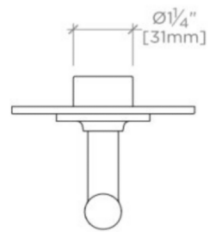

Features Linear Guilloche Etching Lever Handle

Stocked in Nickel and Brass

Requires rough valve, sold separately: GUDV14

BOND

B2T12A

Bond Tandem Series Two Way Diverter Trim with Guilloche Lines
Lever Handle

TOP VIEW SCALE: 3"=1'-0"

FRONT VIEW SCALE: 3"=1'-0"

SIDE VIEW SCALE: 3"=1'-0"