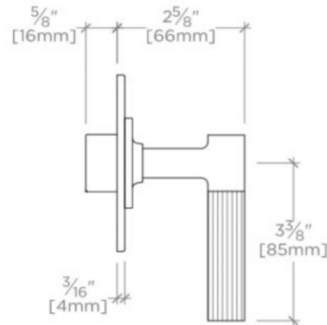

BOND

B2T12A

Bond Tandem Series Two Way Diverter Trim with Guilloche Lines
Lever Handle

TECHNICAL DETAILS

ADA Compliance: Yes
Integrated Diverter: N
Number of Holes: One Hole
Primary Material: Brass

INSPIRATION

Modern bath designs infused with rare soul and artistry. Explore a range of statement-making elements: fittings, washstands, mirrors and more.

PRODUCT FEATURES

Lever Handle

For use with a Thermostatic shower system and two waterway outlets such as a handshower, shower head, and tub spout

Features Linear Guilloche Etching Lever Handle

Stocked in Nickel and Brass

Requires rough valve, sold separately: GUDV14

BOND

B2T12A

Bond Tandem Series Two Way Diverter Trim with Guilloche Lines
Lever Handle

TOP VIEW SCALE: 3"=1'-0"

FRONT VIEW SCALE: 3"=1'-0"

SIDE VIEW SCALE: 3"=1'-0"