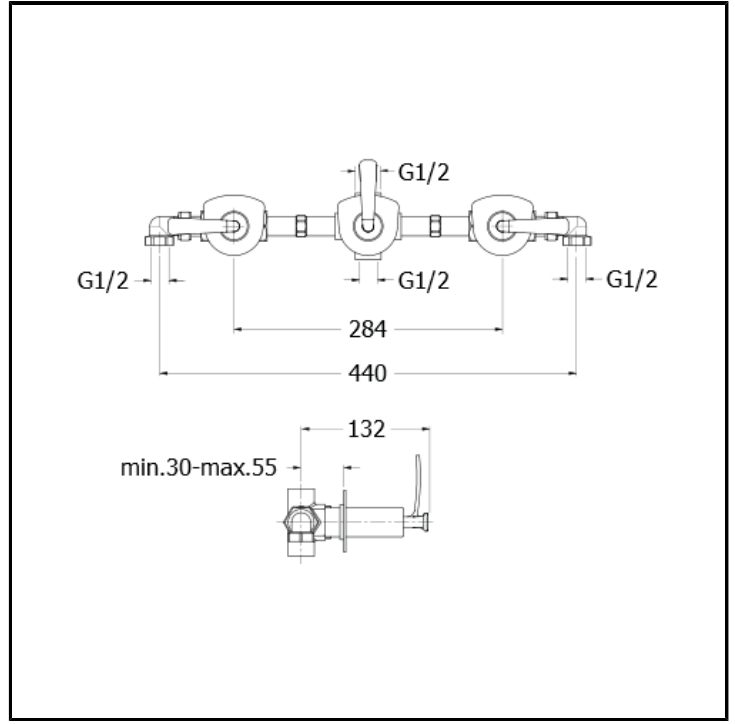

CRIBO114

Complete 3 hole concealed bath/shower mixer with 2 outlets diverter

FINITURE

 Chrome

 Yellow gold oro

CHARACTERISTICS

-

COMMAND