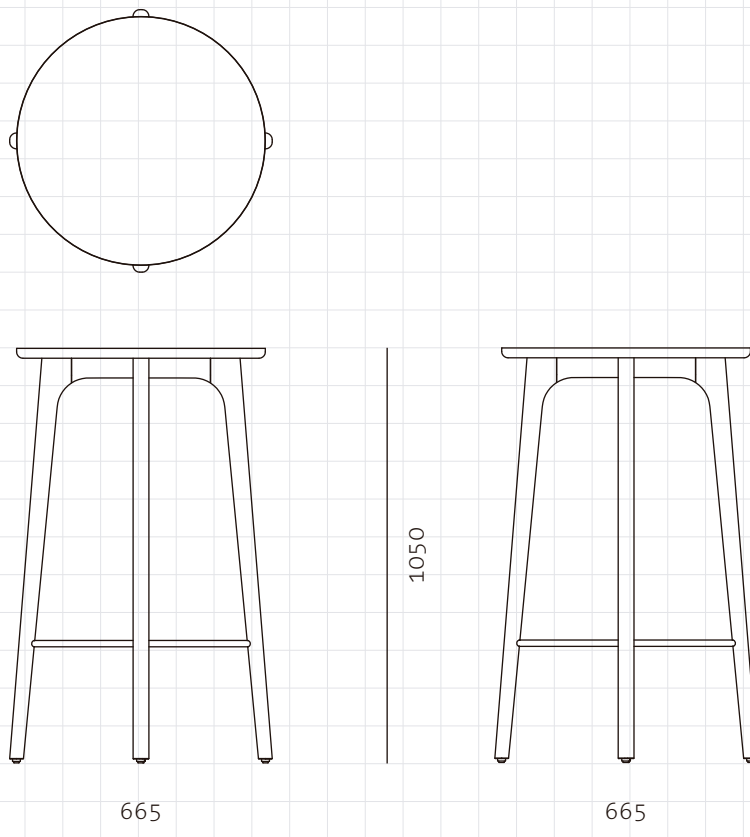

**Utility Café Table H1050**

**CODE**

UT-T310-1050

**DIMENSIONS**

W665 x D665 x H1050mm (ø630)

**NET WEIGHT**

12.0 kg

**ENVIRONMENT**

Indoor

**MATERIALS**

Solid wood legs, Veneer laminate top, Stainless steel brass finish

\*Please refer to website or contact your local representative for complete material swatches.

**SHIPPING**

<b>Package</b>	Assembled		
<b>Package Qty</b>	1 pcs/box		
<b>Packaging</b>	<b>Measurement (mm)</b>	<b>Volume (cbm)</b>	<b>Gross Weight (kg)</b>
<b>FCL</b>	W730 x D730 x H1135	0.60	21.0
<b>LCL/AIR</b>	W750 x D750 x H1230	0.69	27.0