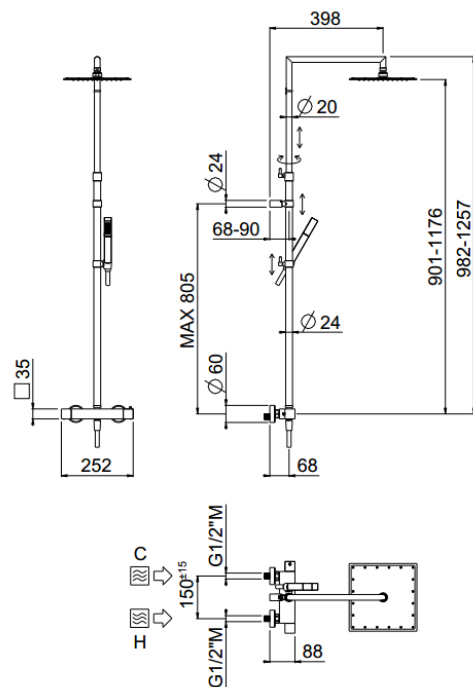

## TECHNICAL INFORMATION

Telescopic shower column including exposed mixer with diverter, turning bar with adjustable mounting. Non-liming inspectable square shower head 190x190 in brass/stainless steel. ABS non-liming one jet square shower. Smooth double anti-torsion PVC flexible hose, cm 150. CHROME

## FEATURES

Rain jet

Non-liming

adjustable  
telescopic shower  
column

double anti-  
torsion

## TECHNICAL DRAWING