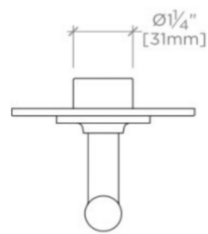

BOND

B2T12B

Bond Tandem Series Two Way Diverter Trim with Two-Tone Lever Handle

TECHNICAL DETAILS

ADA Compliance: Yes
Integrated Diverter: N
Number of Holes: One Hole
Primary Material: Brass

INSPIRATION

Modern bath designs infused with rare soul and artistry. Explore a range of statement-making elements: fittings, washstands, mirrors and more.

PRODUCT FEATURES

Lever Handle

For use with a Thermostatic shower system and two waterway outlets such as a handshower, shower head, and tub spout

Features Two-Tone Lever Handle

Stocked in Nickel and Brass

Requires rough valve, sold separately: GUDV14

BOND

B2T12B

Bond Tandem Series Two Way Diverter Trim with Two-Tone Lever Handle

TOP VIEW SCALE: 3"=1'-0"

FRONT VIEW SCALE: 3"=1'-0"

SIDE VIEW SCALE: 3"=1'-0"