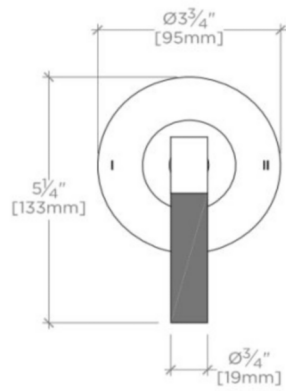

BOND

B2T12B

Bond Tandem Series Two Way Diverter Trim with Two-Tone Lever Handle

TECHNICAL DETAILS

ADA Compliance: Yes
Integrated Diverter: N
Number of Holes: One Hole
Primary Material: Brass

INSPIRATION

Modern bath designs infused with rare soul and artistry. Explore a range of statement-making elements: fittings, washstands, mirrors and more.

PRODUCT FEATURES

Lever Handle

For use with a Thermostatic shower system and two waterway outlets such as a handshower, shower head, and tub spout

Features Two-Tone Lever Handle

Stocked in Nickel and Brass

Requires rough valve, sold separately: GUDV14

BOND

B2T12B

Bond Tandem Series Two Way Diverter Trim with Two-Tone Lever Handle

TOP VIEW SCALE: 3"=1'-0"

FRONT VIEW SCALE: 3"=1'-0"

SIDE VIEW SCALE: 3"=1'-0"