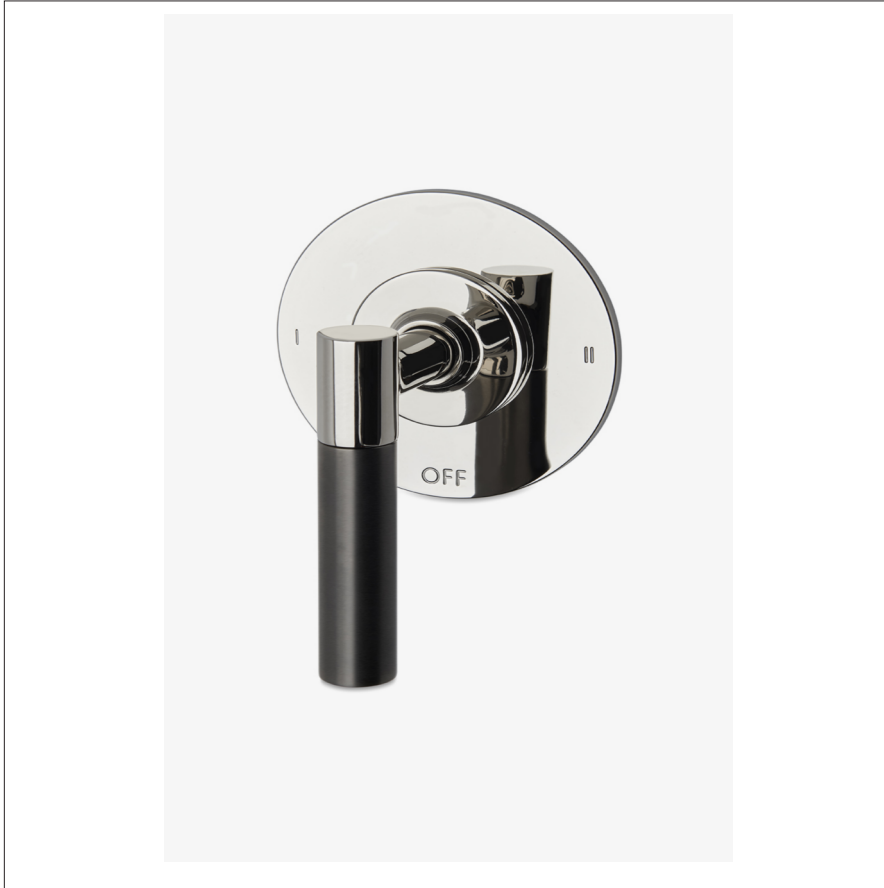

BOND

B2T12B

Bond Tandem Series Two Way Diverter Trim with Two-Tone Lever Handle

TECHNICAL DETAILS

ADA Compliance: Yes
Integrated Diverter: N
Number of Holes: One Hole
Primary Material: Brass

INSPIRATION

Modern bath designs infused with rare soul and artistry. Explore a range of statement-making elements: fittings, washstands, mirrors and more.

PRODUCT FEATURES

Lever Handle

For use with a Thermostatic shower system and two waterway outlets such as a handshower, shower head, and tub spout

Features Two-Tone Lever Handle

Stocked in Nickel and Brass

Requires rough valve, sold separately: GUDV14

BOND

B2T12B

Bond Tandem Series Two Way Diverter Trim with Two-Tone Lever Handle

TOP VIEW SCALE: 3"=1'-0"

FRONT VIEW SCALE: 3"=1'-0"

SIDE VIEW SCALE: 3"=1'-0"