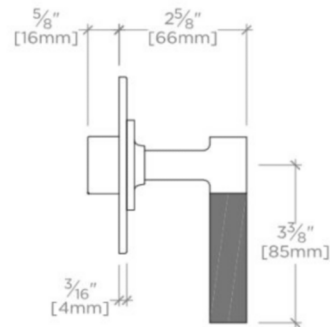

BOND

B2T12B

Bond Tandem Series Two Way Diverter Trim with Two-Tone Lever Handle

TECHNICAL DETAILS

ADA Compliance: Yes
Integrated Diverter: N
Number of Holes: One Hole
Primary Material: Brass

INSPIRATION

Modern bath designs infused with rare soul and artistry. Explore a range of statement-making elements: fittings, washstands, mirrors and more.

PRODUCT FEATURES

Lever Handle

For use with a Thermostatic shower system and two waterway outlets such as a handshower, shower head, and tub spout

Features Two-Tone Lever Handle

Stocked in Nickel and Brass

Requires rough valve, sold separately: GUDV14

BOND

B2T12B

Bond Tandem Series Two Way Diverter Trim with Two-Tone Lever Handle

TOP VIEW SCALE: 3"=1'-0"

FRONT VIEW SCALE: 3"=1'-0"

SIDE VIEW SCALE: 3"=1'-0"