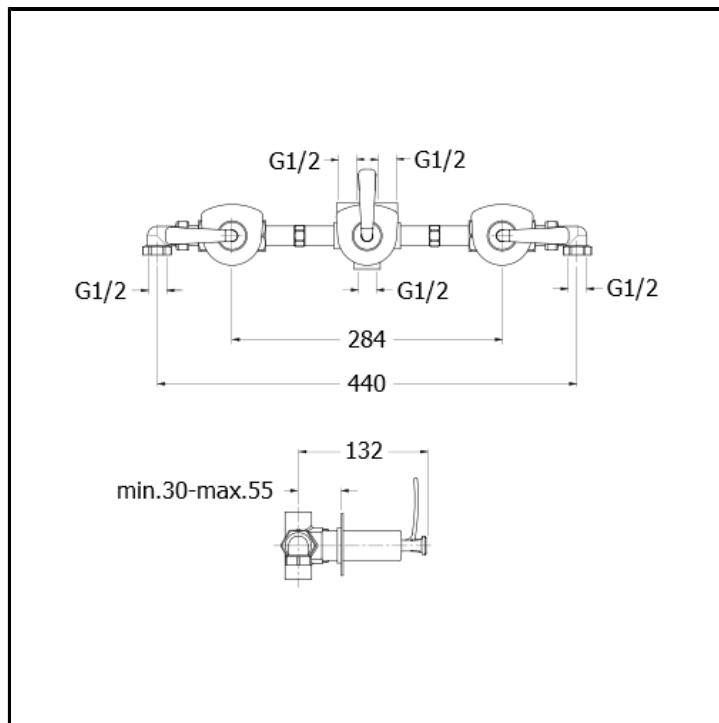

CRIBO115

Complete 3 hole concealed bath/shower mixer with 3 outlets diverter

FINITURE

Chrome

Yellow gold oro

CHARACTERISTICS

-

COMMAND