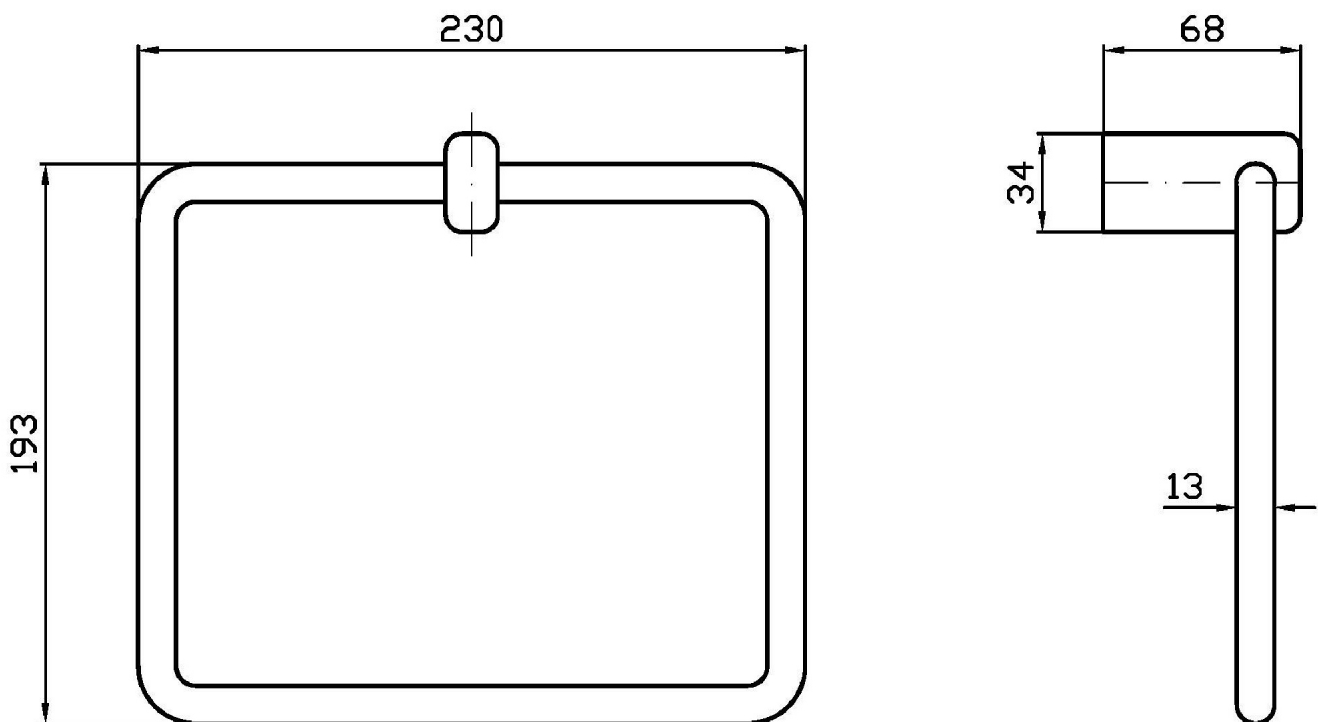

## JINGLE

ZAC925

Porta salviette ad anello. / Ring towel holder.

Porta salviette ad anello.

Ring towel holder.

## JINGLE

**ZAC925****Pesi e Misure / Weights and Sizes**

Peso ( Kg ) Weight ( lb )	0,98 ( Kg )	2,16 ( lb )
Volume test ( dc3 ) - ( in3 )	7,09 ( dc3 )	432,66 ( in3 )
h ( mm ) - ( in )	105,00 ( mm )	4,13 ( in )
L1 ( mm ) - ( in )	250,00 ( mm )	9,84 ( in )
L2 ( mm ) - ( in )	270,00 ( mm )	10,63 ( in )