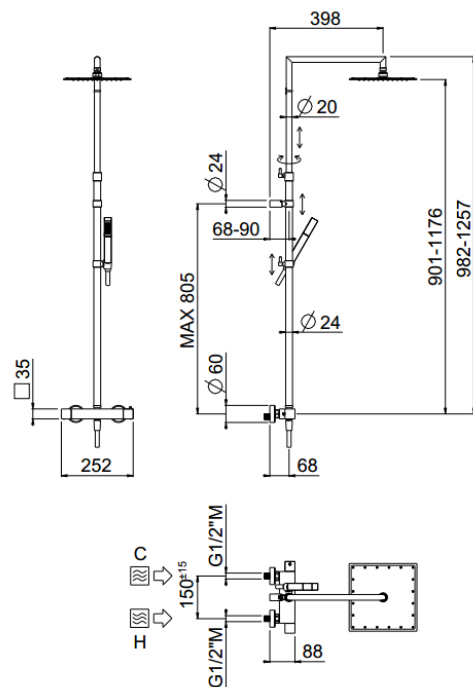

Extreme Square telescopic

Extreme Square telescopic, Extreme shower head
00-1222E-CR

TECHNICAL INFORMATION

Telescopic shower column including exposed thermostatic mixer with diverter, turning bar with adjustable mounting. Non-liming inspectable square shower head 190x190 in brass/stainless steel. Brass non-liming inspectable one jet square shower. Smooth double anti-torsion PVC flexible hose, cm 150. CHROME

Flow rate:
x rubinetto

PICTURE

SPARE PARTS

ORIC032
2 vie / ways

ORIC031
T°

FEATURES

Rain jet

Non-liming

adjustable
telescopic shower
column

double anti-
torsion

TECHNICAL DRAWING

FINISHINGS